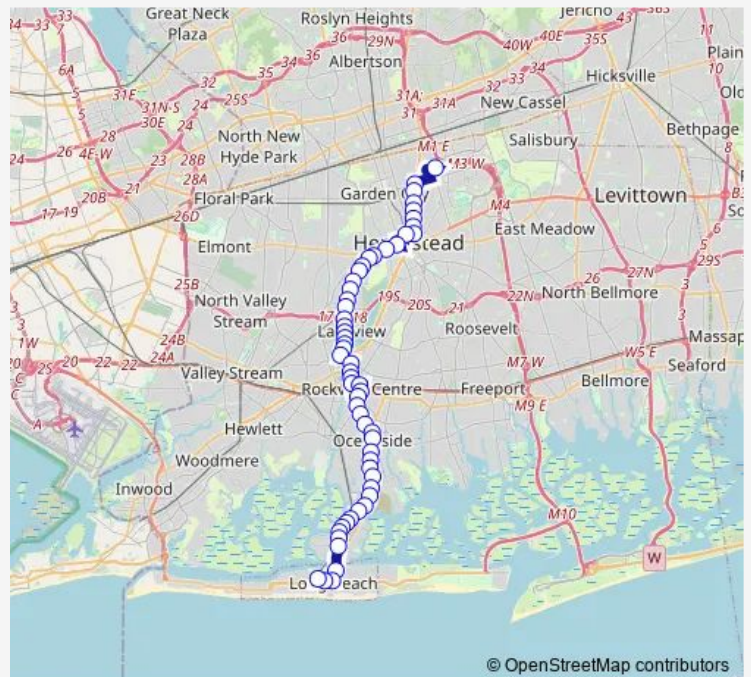

Fairview Dr / Hempstead

Broad St / Hempstead

Cedar St / Woodfield

Bedell Ter / Woodfield

Chestnut St / Woodfield

Elm St / Woodfield

Oakford St / Woodfield

Eagle Av / Woodfield

Thursday 07:29-18:06

Friday 07:29-18:06

Saturday —

Sunday —

Route info

Direction: Mineola Bus Term

Stops: 54

Trip Duration: 1 hour 15 min

n15 — Woodfield Rd / Long Beach Rd

Pinebrook / Woodfield

Coolidge Ave / Woodfield

Princeton St / Woodfield

N Centre Av / Lakeview Av

Wellington Rd / N Centre

Randall Av / N Centre

Washington St / N Centre

Rockville Centre Sta

Park Ave / Merrick

Lincoln Rd / S Park

Shellbank Pl / Woods

Driscoll Ave / Woods

Arnold Ave / Woods

Davison Ave / Long Beach

Atlantic Ave / Long Beach