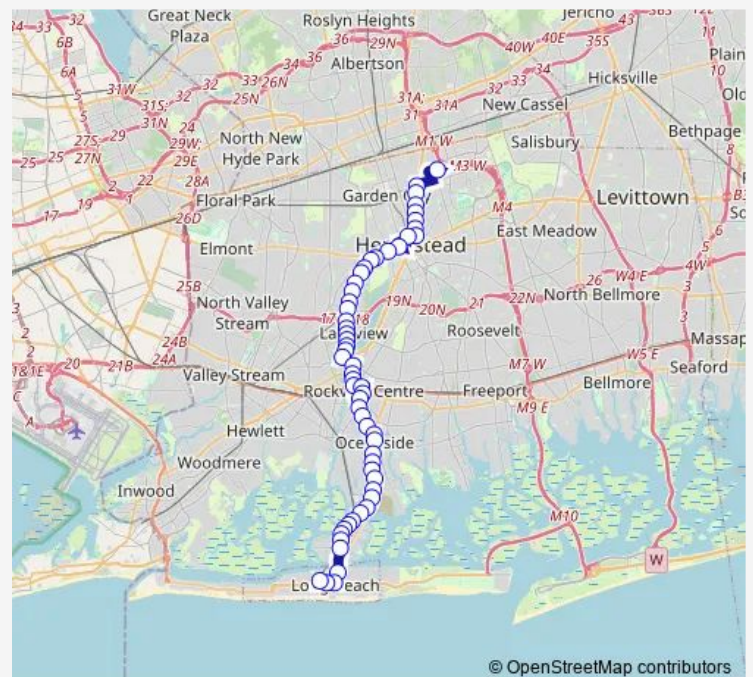

Fairview Dr / Hempstead

Broad St / Hempstead

Cedar St / Woodfield

Bedell Ter / Woodfield

Chestnut St / Woodfield

Elm St / Woodfield

Oakford St / Woodfield

Eagle Av / Woodfield

Thursday 07:29-18:06

Friday 07:29-18:06

Saturday —

Sunday —

Route info

Direction: Mineola Bus Term

Stops: 54

Trip Duration: 1 hour 15 min

n15 — Woodfield Rd / Long Beach Rd

Pinebrook / Woodfield

Coolidge Ave / Woodfield

Princeton St / Woodfield

N Centre Av / Lakeview Av

Wellington Rd / N Centre

Randall Av / N Centre

Washington St / N Centre

Rockville Centre Sta

Park Ave / Merrick

Lincoln Rd / S Park

Shellbank Pl / Woods

Driscoll Ave / Woods

Arnold Ave / Woods

Davison Ave / Long Beach

Atlantic Ave / Long Beach