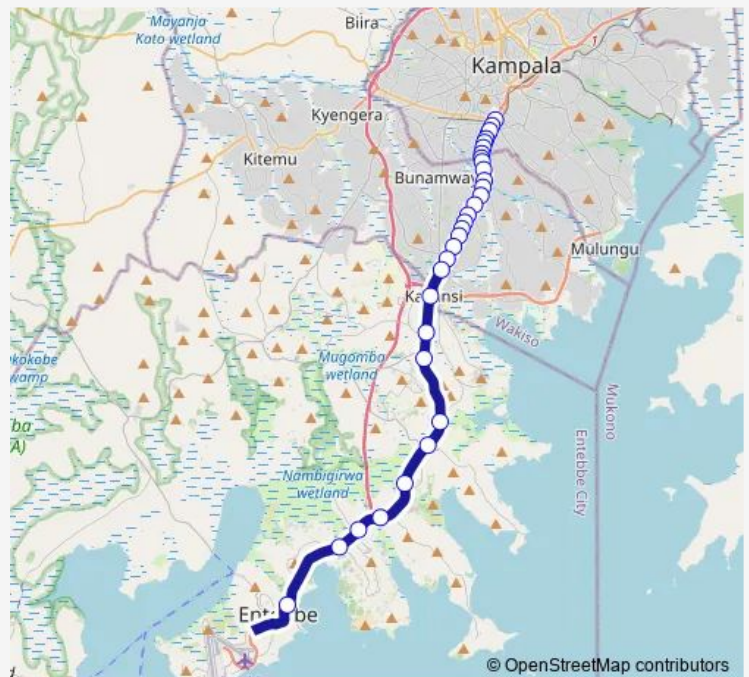

Thursday 06:30-19:00

Friday 06:30-19:00

Saturday 06:30-19:00

Sunday 06:30-19:00

Route info

Direction: Kitoro Taxi Park - Entebbe

Stops: 32

Trip Duration: 1 hour 40 min

Ic104 — Kitoro Taxi Park-Kobil Kibuye Taxi Park

Batabata - Bata Zana

Total Petrol Station (Namasumba)

Namasuba Sign Post

Freedom City Shopping Centre

Mk Clinic - Najja Nankumbi

Najjanankumbi - Zabba Supermarket