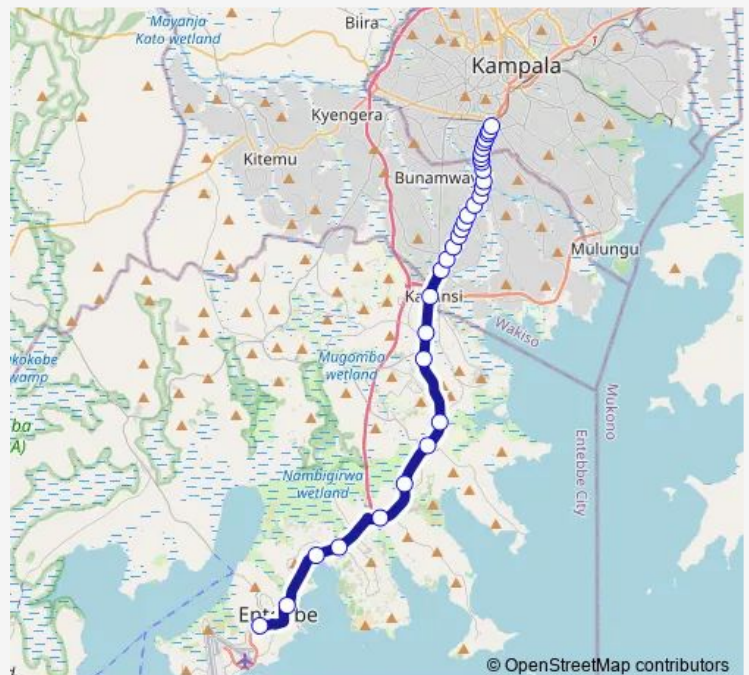

Thursday 06:30-19:00

Friday 06:30-19:00

Saturday 06:30-19:00

Sunday 06:30-19:00

Route info

Direction: Kobil (Kibuye)

Stops: 32

Trip Duration: 1 hour 9 min

■ IC104 — Kitoro Taxi Park-Kobil Kibuye Taxi Park

Lweza Estate

Kajjansi

Kitende - Kajjansi

Nakulait

Kitende Rubeleto Junction

Namulanda - Kawuku

Kisubi

Saturday 06:30-19:00

Sunday 06:30-19:00

Route info

Direction: Kitoro Taxi Park - Entebbe

Stops: 32

Trip Duration: 1 hour 34 min

Mk Clinic - Najja Nankumbi

Najjanankumbi - Zabba Supermarket