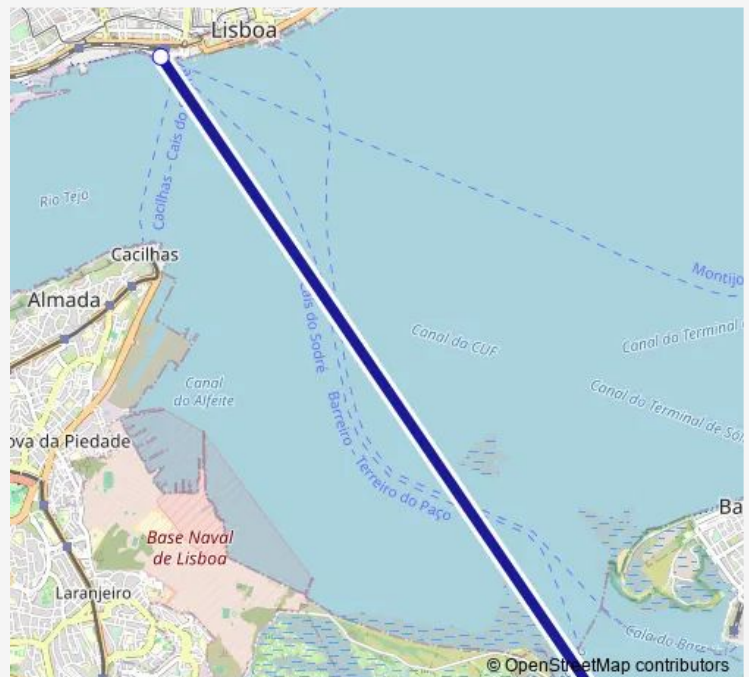

## Ferry Cais do Sodré &gt; Seixal

[Go to website](#)**Direction**

Cais do Sodré — Seixal

2 stops

[Open route schedule](#)

Cais do Sodré

Seixal

## Route schedule

Cais do Sodré — Seixal

Monday	06:10-23:15
Tuesday	06:10-23:15
Wednesday	06:10-23:15
Thursday	06:10-23:15
Friday	06:10-23:15
Saturday	07:00-21:30
Sunday	08:00-21:00

## Route info

Direction: Cais do Sodré

Stops: 2

Trip Duration: 0 hour 18 min

■ Cais do Sodré &gt; Seixal

Ferry time schedules and route maps are available in an offline PDF at [busmaps.com](https://busmaps.com). Use the [busmaps.com](https://busmaps.com) website to see live bus times, train schedule or subway schedule, and step-by-step directions for all public transit in Lisbon