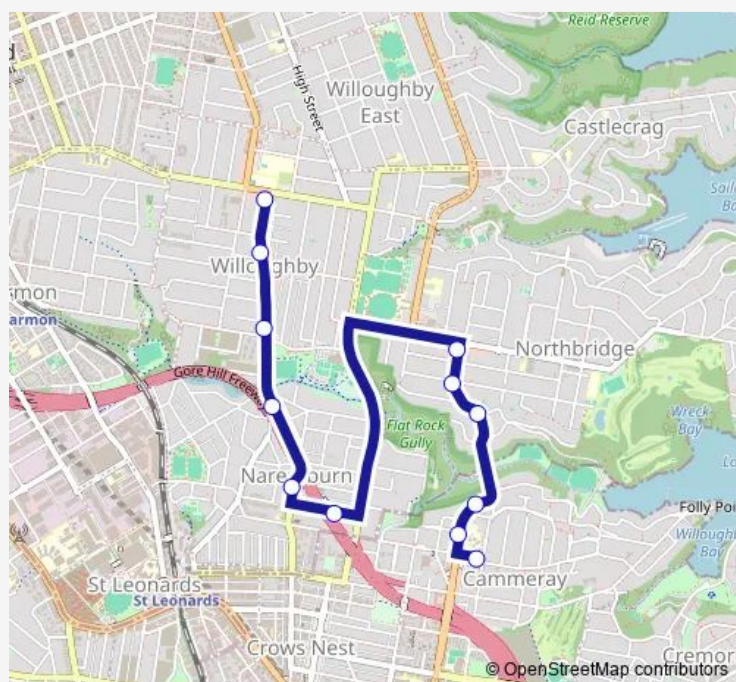

School Bus 628w Cammeray Public School to Willoughby and Mowbray Rds

[Go to website](#)

Direction

Willoughby Rd After Garland Rd — Palmer St Opp Cammeray Public School

6 stops

[Open route schedule](#)

Willoughby Rd After Garland Rd

Willoughby Rd At Dodds St

Merrenburn Av Before Brook St

Amherst St After West St

Amherst St After Miller St

Palmer St Opp Cammeray Public School

Route schedule

Willoughby Rd After Garland Rd — Palmer St Opp Cammeray Public School

Stops: 6

Trip Duration: 0 hour 9 min

Direction

Palmer St Opp Cammeray Public School — Willoughby Rd Before Mowbray Rd

12 stops

[Open route schedule](#)

Palmer St Opp Cammeray Public School

Miller St Opp Cammeray Public School

Willoughby Rd At Julian St

Willoughby Rd Before Mowbray Rd

Route schedule

Palmer St Opp Cammeray Public School — Willoughby Rd Before Mowbray Rd

Monday 15:25-15:27

Tuesday 15:25-15:27

Wednesday 15:25-15:27

Thursday 15:25-15:27