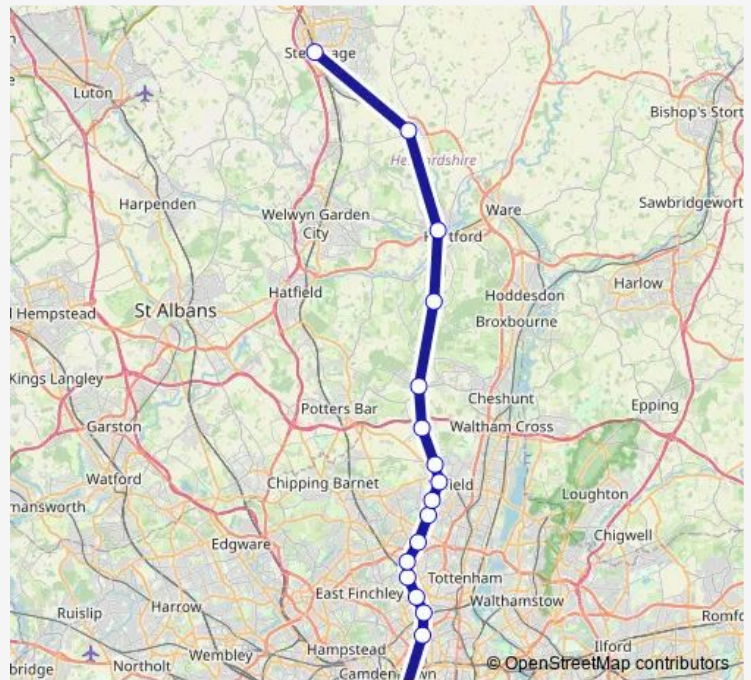

Rail Gn:Kgx->Svg GN train service from KGX to Svg

[Go to website](#)

Direction
 London Kings Cross — Stevenage
 17 stops
[Open route schedule](#)

- London Kings Cross
- Finsbury Park
- Harringay
- Hornsey
- Alexandra Palace
- Bowes Park
- Palmers Green
- Winchmore Hill
- Grange Park
- Enfield Chase
- Gordon Hill
- Crews Hill
- Cuffley
- Bayford
- Hertford North
- Watton-at-Stone
- Stevenage

Route schedule
 London Kings Cross — Stevenage

Monday	05:21
Tuesday	05:21
Wednesday	05:21
Thursday	05:21
Friday	05:21
Saturday	05:21
Sunday	06:20-06:50

Route info
 Direction: London Kings Cross
 Stops: 17
 Trip Duration: 0 hour 58 min

Gn:Kgx->Svg — GN train service from KGX to Svg **BusMaps**

Gn:Kgx->Svg Rail time schedules and route maps are available in an offline PDF at busmaps.com. Use the busmaps.com website to see live bus times, train schedule or subway schedule, and step-by-step directions for all public transit in Enfield Town