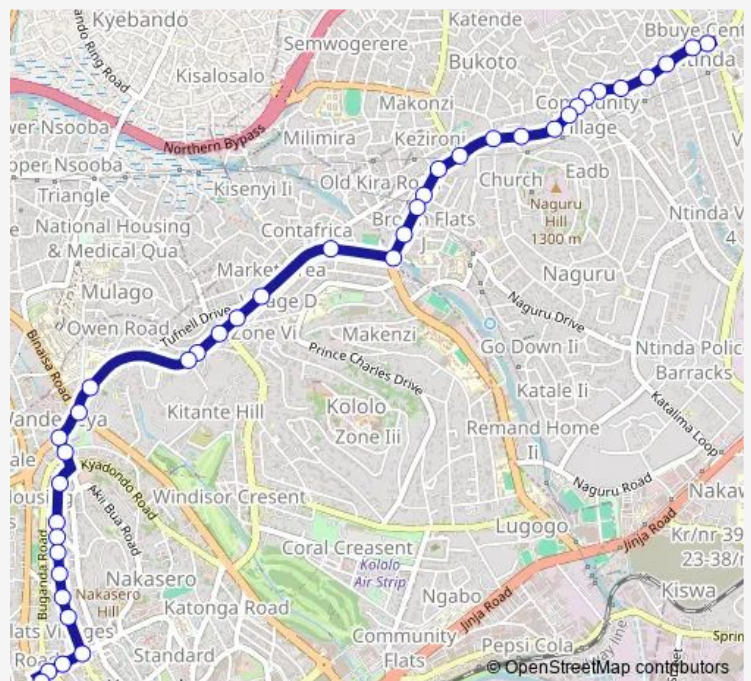

### Route schedule

Ntinda Stage — Youma Buildin (Kampala Rd)

Monday 06:30-19:00

Tuesday 06:30-19:00

Wednesday 06:30-19:00

Thursday 06:30-19:00

Friday 06:30-19:00

Saturday 06:30-19:00

### Route info

Direction: Ntinda Stage

Stops: 40

Trip Duration: 0 hour 44 min

■ Ka116 — City Square-Ntinda

City Oil (Kamwokya)

Save The Children

British High Commission