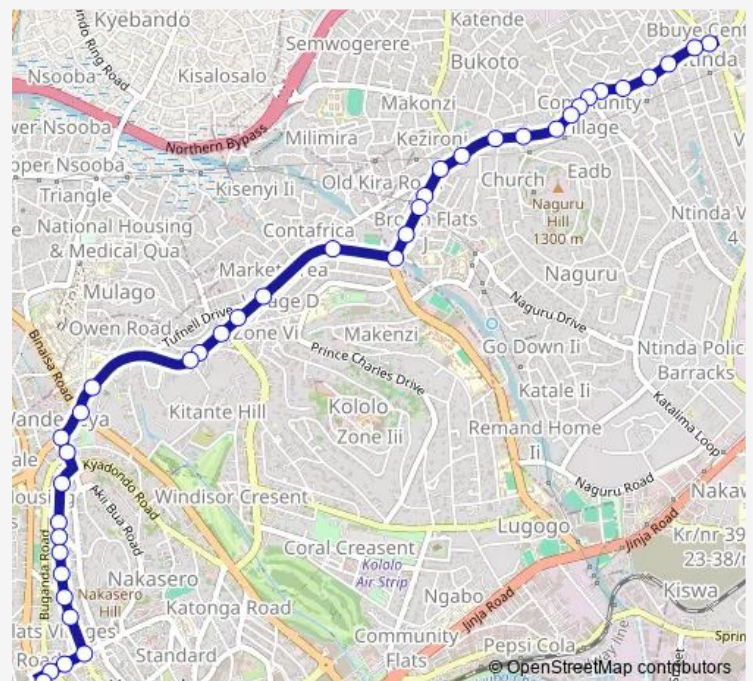

### Route schedule

Ntinda Stage — Youma Buildin (Kampala Rd)

Monday 06:30-19:00

Tuesday 06:30-19:00

Wednesday 06:30-19:00

Thursday 06:30-19:00

Friday 06:30-19:00

Saturday 06:30-19:00

### Route info

Direction: Ntinda Stage

Stops: 40

Trip Duration: 0 hour 46 min

KA116 — City Square-Ntinda

City Oil (Kamwokya)

Save The Children

British High Commission