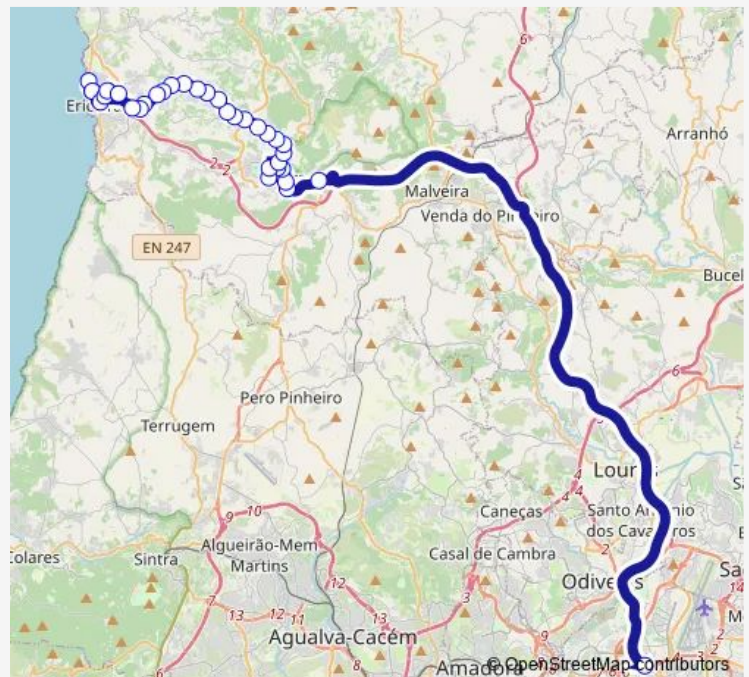

### Route schedule

Campo Grande (Metro) P15 — Ericeira (Terminal Rodoviário) P1

Monday 18:20-20:40

Tuesday 18:20-20:40

Wednesday 19:55-20:40

Thursday 18:20-20:40

Friday 18:20-20:40

Saturday 18:20-19:00

### Route info

Direction: Campo Grande (Metro) P15

Stops: 35

Trip Duration: 0 hour 59 min

2803 — Ericeira (Terminal) - Lisboa (C. Grande) via Ericeira (Centro) Mafra e A21/A8

En 116 (X) Estr Sto Isidoro

En 116 (X) R Vale 4

## Route info

Direction: Ericeira (Terminal Rodoviário) P1

Stops: 35

Trip Duration: 1 hour 4 min

En 116 (X) R do Moinho

R da Quinta (X) R Coronel Calado

R Luís de Camões 38

R Prof Guilherme de Assunção 22