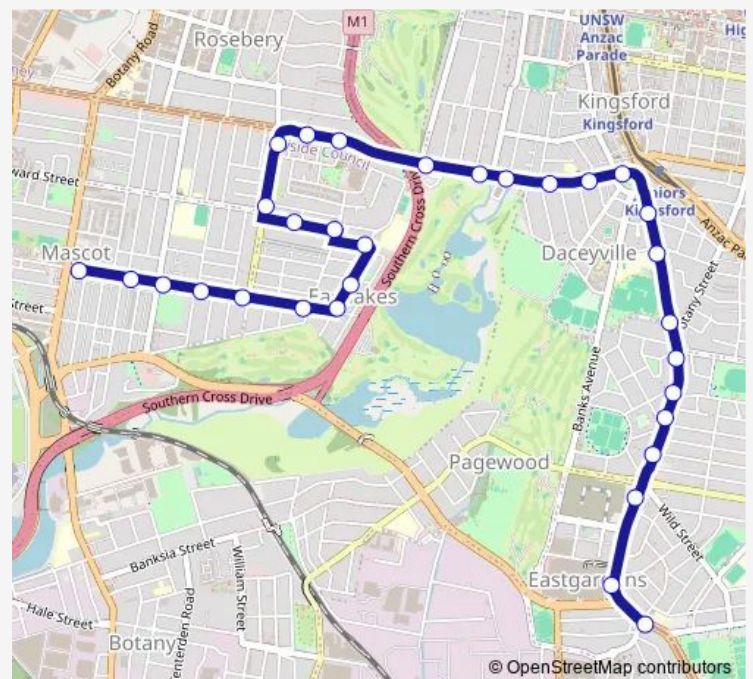

Maloney St Before Evans Av

Maloney St Opp Coward St

George St After Maloney St

### Route schedule

Bunnerong Rd At Smith St — King St Before Botany Rd

Monday 15:31

Tuesday 15:31

Wednesday 15:31

Thursday 15:31

Friday 15:31

Saturday —

### Route info

Direction: Bunnerong Rd At Smith St

Stops: 31

Trip Duration: 0 hour 19 min

660e — Smith St Pagewood to Mascot

George St After St Helena Pde

Lismore St At Florence Av

Florence Av At O'Connor St

Florence Av At King St

King St At St Helena Pde

King St At Maloney St

King St At Hicks Av

L' Estrange Park, King St

King St Opp Wellington St

King St Before Botany Rd

660e School Bus time schedules and route maps are available in an offline PDF at [busmaps.com](https://busmaps.com). Use the [busmaps.com](https://busmaps.com) website to see live bus times, train schedule or subway schedule, and step-by-step directions for all public transit in Sydney