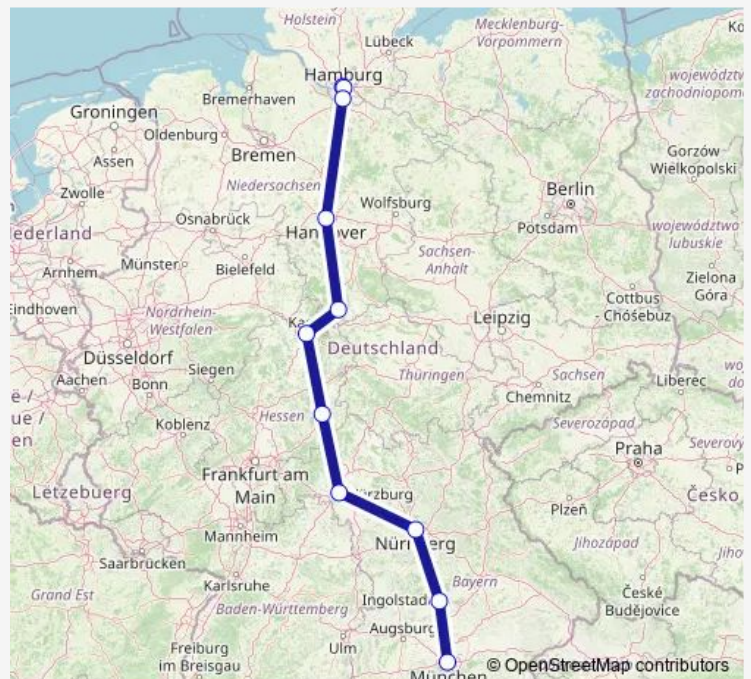

Hamburg Hbf

Lüneburg

Uelzen

Celle

Hannover Hbf

Göttingen

Kassel-Wilhelmshöhe

Fulda

Würzburg Hbf

Nürnberg Hbf

Ingolstadt Hbf

München Hbf

Route schedule

Hamburg-Altona — München Hbf

Monday 03:34

Tuesday 06:23

Wednesday —

Thursday 03:34

Friday 03:34

Saturday —

Sunday —

Route info

Direction: Hamburg-Altona

Stops: 14

Trip Duration: 6 hour 9 min

Direction

München Hbf — Hamburg Hbf

10 stops

[Open route schedule](#)

München Hbf

Ingolstadt, Hauptbahnhof

Nürnberg Hbf