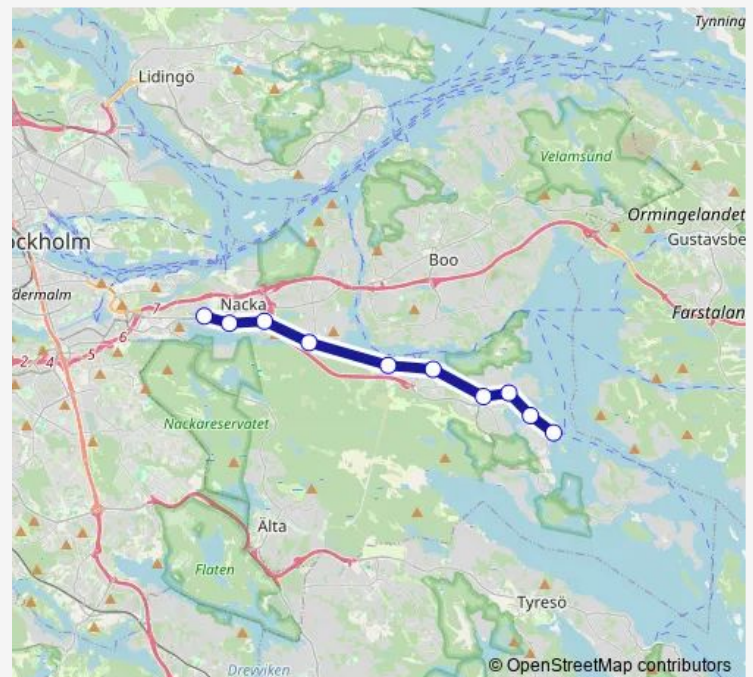

## Regional Rail Service 25

[Go to website](#)**Direction**

Saltsjö-Järla station — Saltsjöbaden station

10 stops

[Open route schedule](#)

Saltsjö-Järla station

Lillängen station

Storängen station

Saltsjö-Duvnäs station

Östervik station

Fisksätra station

Igelboda station

Neglinge station

Ringvägen station

Saltsjöbaden station

## Route schedule

Saltsjö-Järla station — Saltsjöbaden station

Monday 00:08-23:38

Tuesday 00:08-23:38

Wednesday 00:08-23:38

Thursday 00:08-23:38

Friday 00:08-23:38

Saturday 00:08-23:38

## Route info

Direction: Saltsjö-Järla station

Stops: 10

Trip Duration: 0 hour 23 min