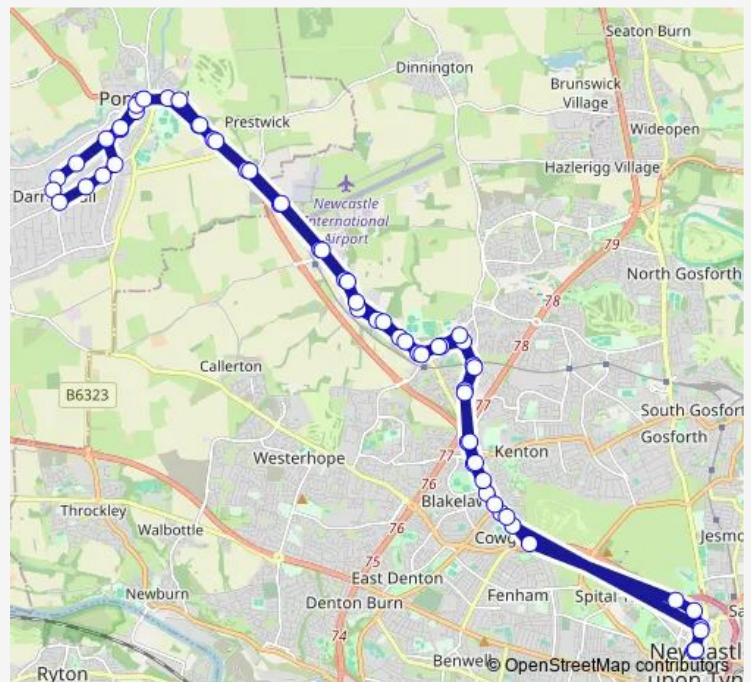

Thursday 21:35-22:39

Friday 21:35-22:39

Saturday 21:35-22:39

Sunday 21:35-22:39

Route info

Direction: Broadway

Stops: 34

Trip Duration: 0 hour 30 min

Ponteland Road-St Peters Church

Ponteland Road - Moorhead

Claremont Rd-Claremont Pl

Claremont Road-Museum

Haymarket Barras Bridge

Eldon Square Bus Station

Direction

Eldon Square Bus Station — Eldon Square Bus Station