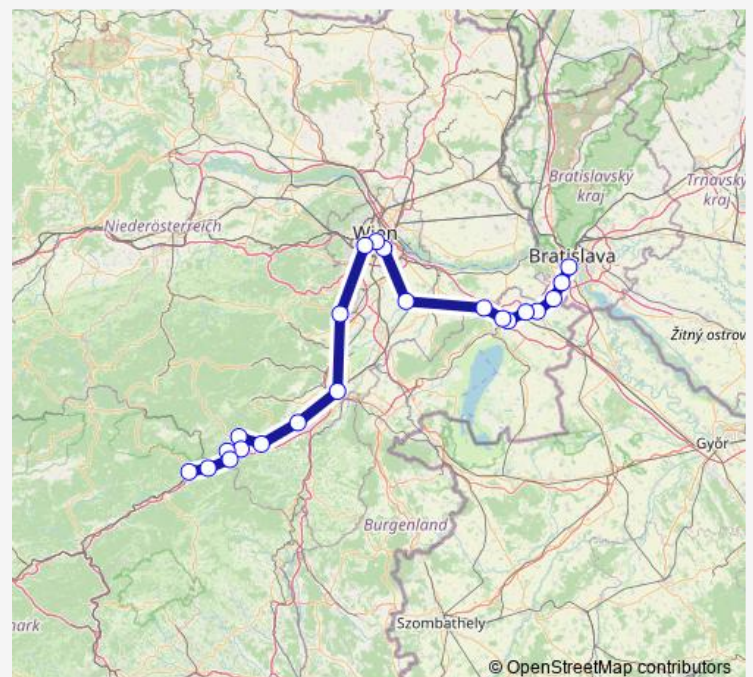

Direction

Bratislava-Petržalka — Mürzzuschlag

22 stops

[Open route schedule](#)

Bratislava-Petržalka

Kittsee

Pama

Gattendorf

Baden b.Wien

Wiener Neustadt Hbf

Neunkirchen Nö

Gloggnitz

Payerbach-Reichenau

Klamm-Schottwien

Breitenstein am Semmering

Semmering

Spital am Semmering

Route schedule

Bratislava-Petržalka — Mürzzuschlag

Monday	—
Tuesday	—
Wednesday	—
Thursday	—
Friday	—
Saturday	06:11
Sunday	06:11

Route info

Direction: Bratislava-Petržalka

Stops: 22

Trip Duration: 2 hour 55 min

REX 7788

REX 7788 Regional Rail Service time schedules and route maps are available in an offline PDF at busmaps.com. Use the busmaps.com website to see live bus times, train schedule or subway schedule, and step-by-step directions for all public transit in Vienna