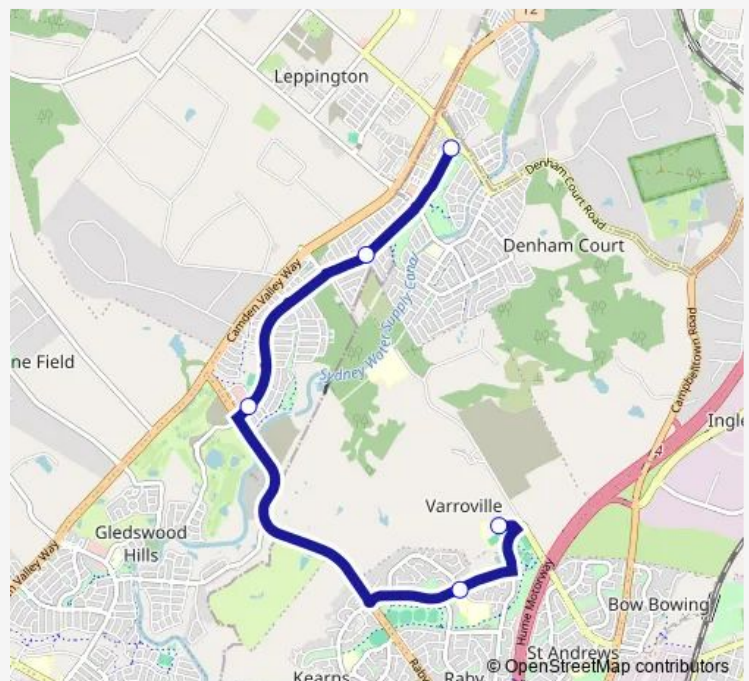

### Direction

Mount Carmel High School, School Grounds — Jamboree Av Before Denham Court Rd

5 stops

[Open route schedule](#)

Mount Carmel High School, School Grounds

Robert Townson High School, Thunderbolt Dr

Emerald Hills Bvd Before Jadeite St

Jamboree Av Opp Canal Pde

Jamboree Av Before Denham Court Rd

### Route schedule

Mount Carmel High School, School Grounds — Jamboree Av Before Denham Court Rd

Monday	15:25
Tuesday	15:25
Wednesday	15:25
Thursday	15:25
Friday	—
Saturday	—
Sunday	—

### Route info

Direction: Mount Carmel High School, School Grounds

Stops: 5

Trip Duration: 0 hour 37 min

4035 School Bus time schedules and route maps are available in an offline PDF at [busmaps.com](https://busmaps.com). Use the [busmaps.com](https://busmaps.com) website to see live bus times, train schedule or subway schedule, and step-by-step directions for all public transit in Liverpool