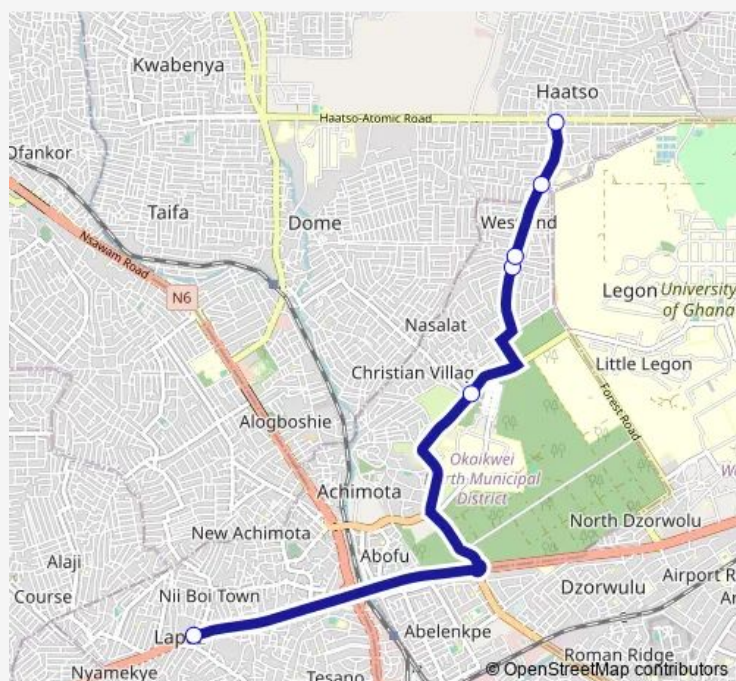

## Bus 380A Abeka lapaz to 5 Haatso station

[Go to website](#)

Pharmacy 380

Terminal 5 Haatso station

### Route schedule

Terminal Abeka lapaz — Terminal 5 Haatso station

Monday 12:05

Tuesday 12:05

Wednesday 12:05

Thursday 12:05

Friday 12:05

Saturday 12:05

### Route info

Direction: Terminal Abeka lapaz

Stops: 6

Trip Duration: 0 hour 27 min

■ 380A — Abeka lapaz to 5 Haatso station

380A Bus time schedules and route maps are available in an offline PDF at [busmaps.com](https://busmaps.com). Use the [busmaps.com](https://busmaps.com) website to see live bus times, train schedule or subway schedule, and step-by-step directions for all public transit in Accra