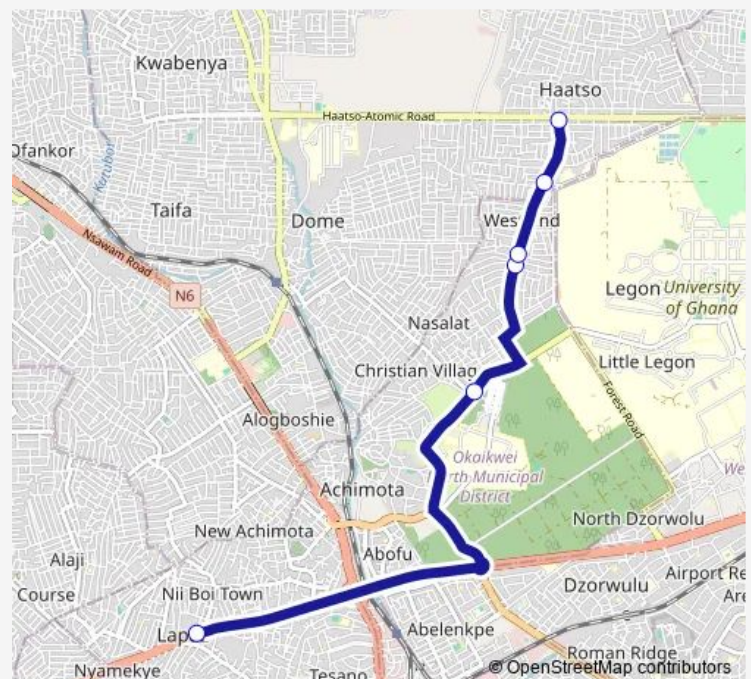

Bus 380a Abeka lapaz to 5 Haatso station

[Go to website](#)

Direction

Terminal Abeka lapaz — Terminal 5 Haatso station

6 stops

[Open route schedule](#)

Terminal Abeka lapaz

Filling Station 021

Westland Junction

Sign Board 121

Pharmacy 380

Terminal 5 Haatso station

Route schedule

Terminal Abeka lapaz — Terminal 5 Haatso station

Monday 12:05

Tuesday 12:05

Wednesday 12:05

Thursday 12:05

Friday 12:05

Saturday 12:05

Sunday 12:05

Route info

Direction: Terminal Abeka lapaz

Stops: 6

Trip Duration: 0 hour 27 min

■ 380a — Abeka lapaz to 5 Haatso station

380a Bus time schedules and route maps are available in an offline PDF at busmaps.com. Use the busmaps.com website to see live bus times, train schedule or subway schedule, and step-by-step directions for all public transit in Accra