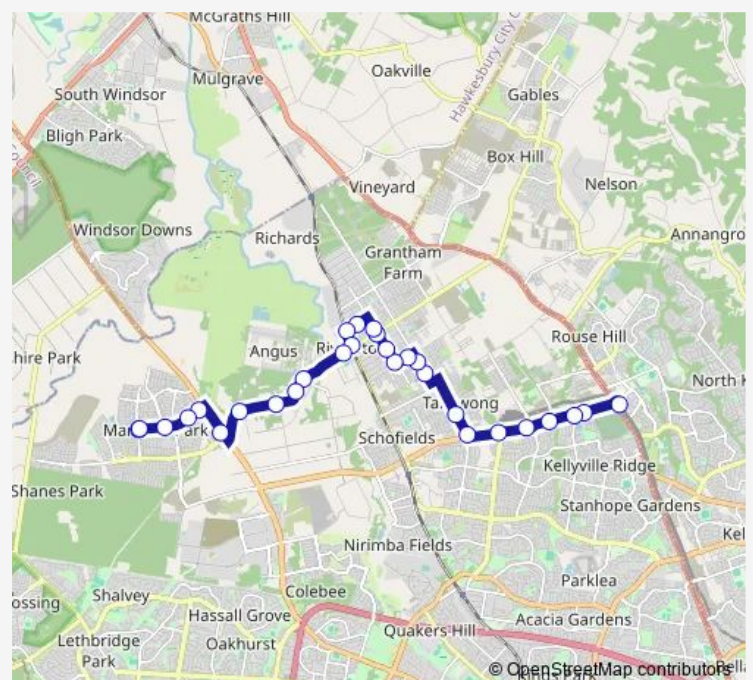

Piccadilly St Opp Robinson St

Piccadilly St Before Riverstone Rd

Riverstone Rd Before Inverness Rd

Mcculloch St Before Riverbrae Av

Mcculloch St After Cranbourne St

Route schedule

Elara Bvd After John Black Dr — Rouse Hill Town Centre, Tempus St

Monday 08:59

Tuesday 08:59

Wednesday 08:59

Thursday 08:59

Friday 08:59

Saturday —

Sunday —

Route info

Direction: Elara Bvd After John Black Dr

Stops: 25

Trip Duration: 0 hour 38 min

747 — Marsden Park to Rouse Hill via Riverstone

Schofields Rd Opp Hambledon Rd

Schofields Rd Before Tallawong Rd

Schofields Rd Opp The Pond Bvd

Wednesday 06:05-21:44

Thursday 06:05-21:44

Friday 06:05-21:44

Saturday 08:00-20:01

Sunday 08:00-20:01

Route info

Direction: Rouse Hill Town Centre, Tempus St

Stops: 29