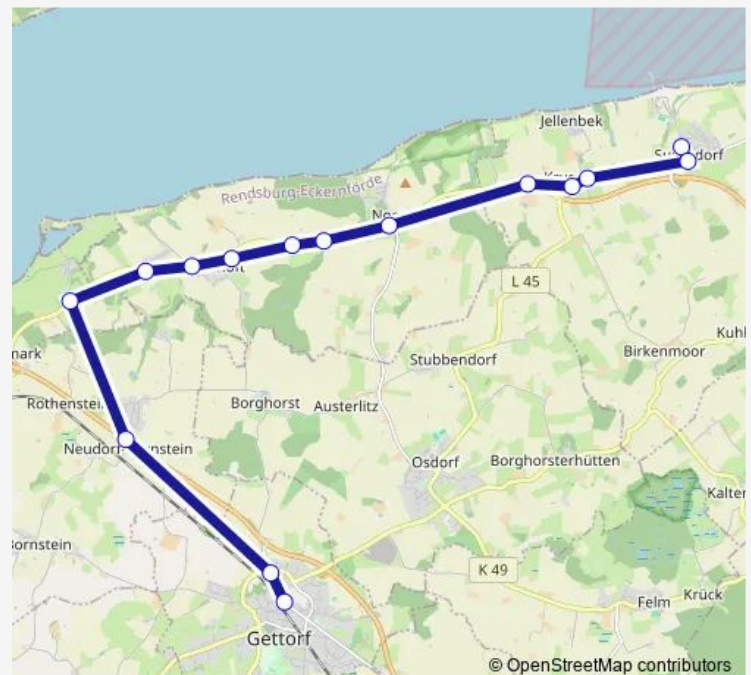

### Direction

Gettorf Bahnhof — Surendorf Schule

15 stops

[Open route schedule](#)

Gettorf Bahnhof

Gettorf Am Brook

Neudorf-Bornstein B76

Altenhof b Eckernförde Aschau

### Route schedule

Gettorf Bahnhof — Surendorf Schule

Monday 07:03

Tuesday 07:03

Wednesday 07:03

Thursday 07:03

Friday 07:03

Saturday —

### Route info

Direction: Gettorf Bahnhof

Stops: 15

Trip Duration: 0 hour 23 min

747

## Route info

Direction: Gettorf Schulzentrum

Stops: 19

Trip Duration: 0 hour 39 min