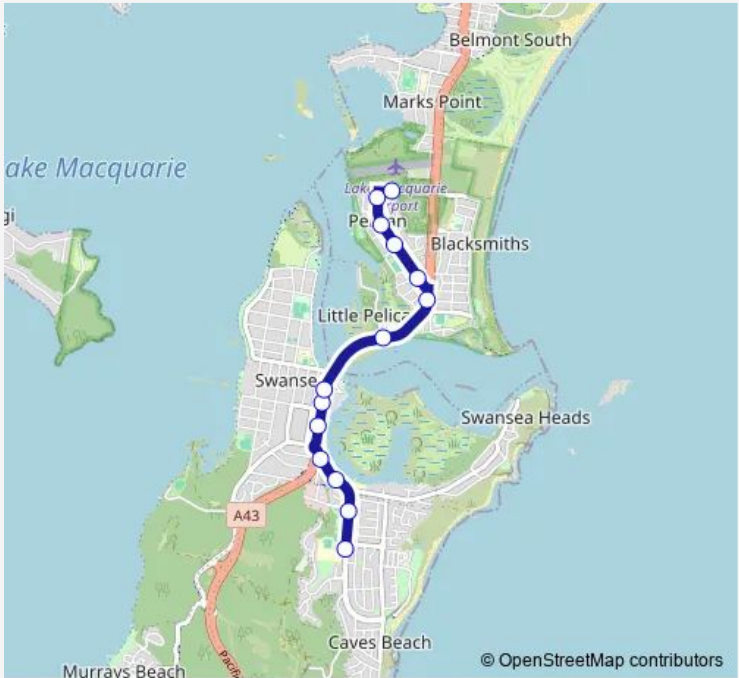

**School Bus 747 Swansea High School to Soldiers Rd and Karog St**

[Go to website](#)

**Direction**  
 Swansea High School, Park Av — Soldiers Rd Opp Karog St

14 stops

[Open route schedule](#)

- Swansea High School, Park Av
- Caves Beach Tennis Club, Park Av
- Bowman St Opp Alexander Pl
- Bowman St At Gray St
- Swansea Library, Pacific Hwy
- Pacific Hwy After Lake Rd
- Pacific Hwy Opp Peel St
- Pacific Hwy After Little Pelican
- Pacific Hwy After Turea St
- Piriwal St After Warea St
- Piriwal St After Karoburra St
- Piriwal St Before Bato St
- Pelican Rsl, Pirriwal St
- Soldiers Rd Opp Karog St

**Route schedule**  
 Swansea High School, Park Av — Soldiers Rd Opp Karog St

Monday	15:40
Tuesday	15:40
Wednesday	14:37
Thursday	15:40
Friday	15:40
Saturday	—
Sunday	—

**Route info**

Direction: Swansea High School, Park Av

Stops: 14

Trip Duration: 0 hour 10 min

747 School Bus time schedules and route maps are available in an offline PDF at [busmaps.com](https://busmaps.com). Use the [busmaps.com](https://busmaps.com) website to see live bus times, train schedule or subway schedule, and step-by-step directions for all public transit in Murrays Beach