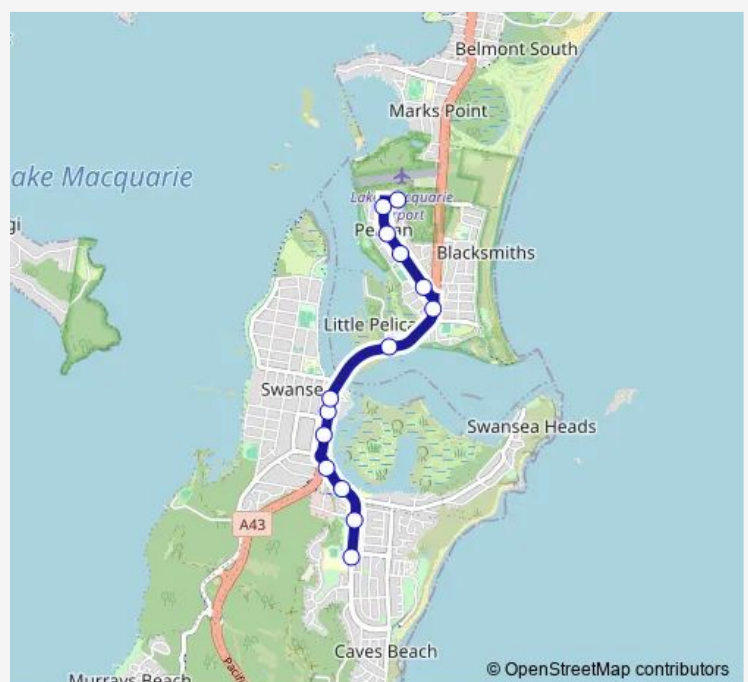

Caves Beach Tennis Club, Park Av

Bowman St Opp Alexander Pl

Bowman St At Gray St

Swansea Library, Pacific Hwy

Pacific Hwy After Lake Rd

Pacific Hwy Opp Peel St

Pacific Hwy After Little Pelican

Pacific Hwy After Turea St

Piriwal St After Warea St

Piriwal St After Karoburra St

Piriwal St Before Bato St

Pelican Rsl, Pirriwal St

Soldiers Rd Opp Karog St

Route schedule

Swansea High School, Park Av — Soldiers Rd Opp Karog St

Monday 15:40

Tuesday 15:40

Wednesday 14:37

Thursday 15:40

Friday 15:40

Saturday —

Sunday —

Route info

Direction: Swansea High School, Park Av

Stops: 14

Trip Duration: 0 hour 10 min

747 School Bus time schedules and route maps are available in an offline PDF at busmaps.com. Use the busmaps.com website to see live bus times, train schedule or subway schedule, and step-by-step directions for all public transit in Murrays Beach