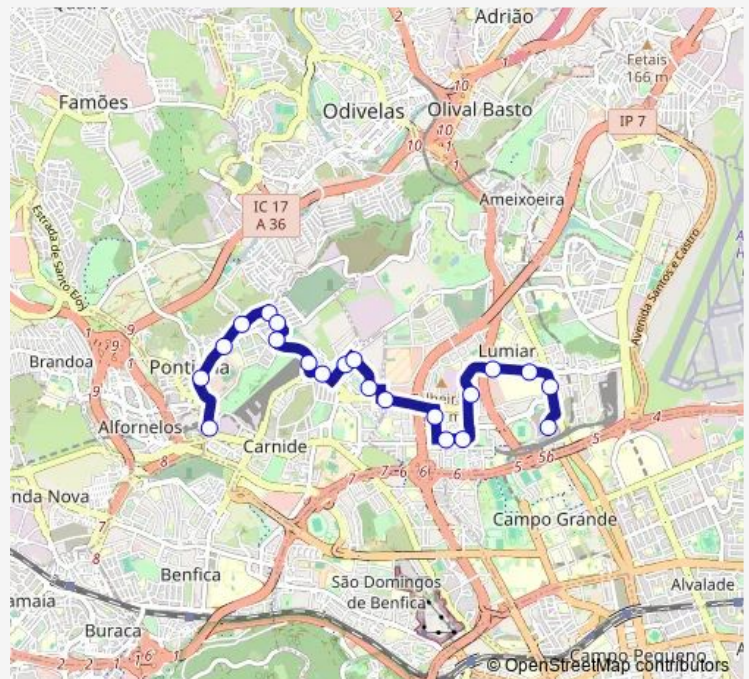

Bus 747 Pontinha (Metro) - Campo Grande (Metro)

[Go to website](#)

Direction

Pontinha (Metro) — Campo Grande (Metro)

21 stops

[Open route schedule](#)

Pontinha (Metro)

Pontinha

Mal Penteada

Estr. Militar (Escorpiões)

Serra Luz

R. Rio Tejo

B. Padre Cruz

Az. Serrado

Av. Cidade Praga (Lispolis)

B. Horta Nova

R. Eugénio Salvador

R. Virgílio Martinho

Av. Nações Unidas

R. Prof. João Barreira

Telheiras

R. Prof. Francisco Gentil (Metro)

R. Prof. Vieira Almeida

Inst. Ricardo Jorge

Av. Rainha D. Amélia

Hosp. Pulido Valente

Campo Grande (Metro)

Route schedule

Pontinha (Metro) — Campo Grande (Metro)

Monday 00:15-23:45

Tuesday 00:15-23:45

Wednesday 00:15-23:45

Thursday 00:15-23:45

Friday 00:15-23:45

Saturday 00:15-23:45

Sunday 00:15-23:45

Route info

Direction: Pontinha (Metro)

Stops: 21

Trip Duration: 0 hour 32 min

■ 747 — Pontinha (Metro) - Campo Grande (Metro)