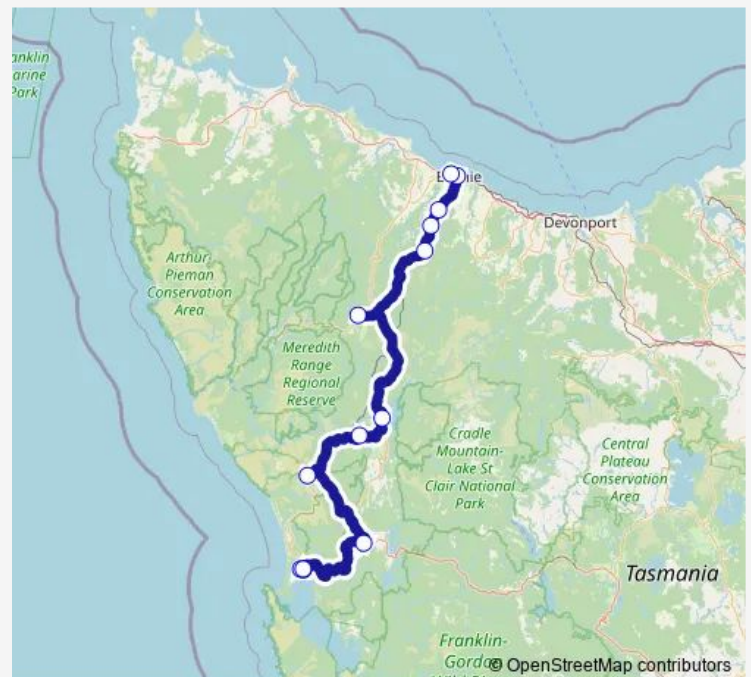

Railway Station, Driffield Street

IGA Main St

Agnes St Car Park

Murchinson Hwy

Waratah Roadhouse, Waratah Rd

Ridgley Hwy / Talunah Rd

Highclere Roadhouse

Ridgley Hwy / Queen St [N]

Stop 10, Mooreville Rd (Hellyer College)

Burnie - Cattley St

Route schedule

Strahan Activity Centre — Burnie - Cattley St

Monday	13:30
Tuesday	—
Wednesday	13:30
Thursday	—
Friday	—
Saturday	—
Sunday	13:30

Route info

Direction: Strahan Activity Centre

Stops: 13

Trip Duration: 3 hour 48 min

Direction

Strahan Activity Centre — NW Regional Hospital, Burnie

13 stops

[Open route schedule](#)

Thursday 14:40

Friday 14:40

Saturday 16:15

Sunday 18:00

Route info

Direction: NW Regional Hospital, Burnie

Stops: 13

Trip Duration: 4 hour 5 min