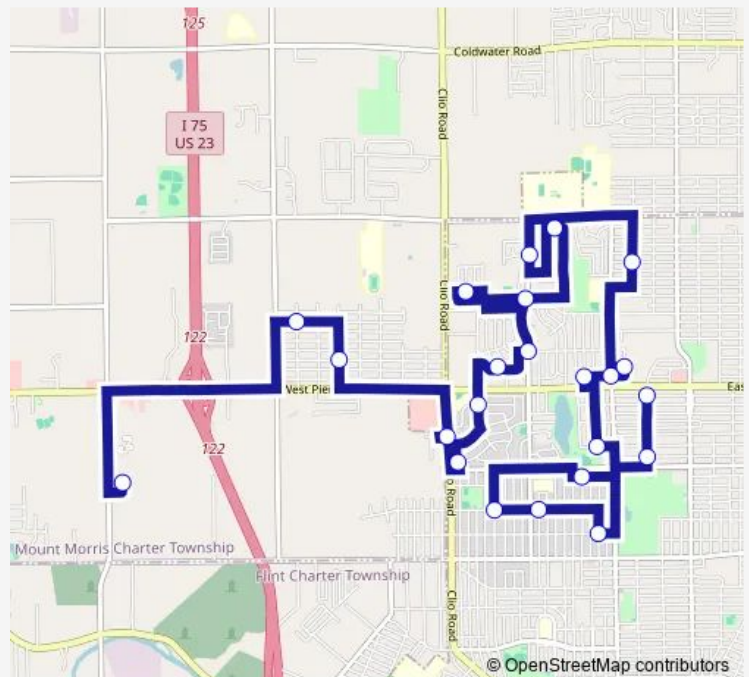

Bus 747

[Go to website](#)

Direction

Longfellow St & W Pulaski St — Linden Charter Academy

23 stops

[Open route schedule](#)

- Longfellow St & W Pulaski St
- Longfellow St & W Eldridge Ave
- Sonny Ave & Keyes St
- Burgess St & W Myrtle Ave
- W Myrtle Ave & Brownell Blvd
- Milbourne Ave & W Moore St
- W Flint Park & Baldwin Blvd
- Glenn Ave & W Ridgeway Ave
- W Ridgeway Ave & Dupont St
- Granville Ave & W Parkway Ave
- W Foss Ave & College St
- Fleming Rd & Russet Pl
- Colonial Dr & Banbury Pl
- Fleming Rd & Barbara Dr
- Chateau Dr & Valorie Ln
- W Mott Ave & Fleming Rd
- Oxley Dr & Basil Ln
- Cloverlawn Dr & Roselawn Dr
- Wisner St & Santa Barbara Dr
- Canterbury Ln & Clio Rd
- Hunter Rd & W Lyndon Ave

Route schedule

Longfellow St & W Pulaski St — Linden Charter Academy

Monday	07:12
Tuesday	06:12
Wednesday	06:12
Thursday	06:12
Friday	06:12
Saturday	—
Sunday	—

Route info

Direction: Longfellow St & W Pulaski St

Stops: 23

Trip Duration: 1 hour 18 min

747

O'Connor Rd & Hobson Ave

Linden Charter Academy

Direction

Linden Charter Academy — Longfellow St & W Eldridge Ave

23 stops

[Open route schedule](#)

Linden Charter Academy

O'Connor Rd & Hobson Ave

Hunter Rd & W Lyndon Ave

Chateau Dr & Valorie Ln

Oxley Dr & Basil Ln

W Mott Ave & Fleming Rd

Fleming Rd & Barbara Dr