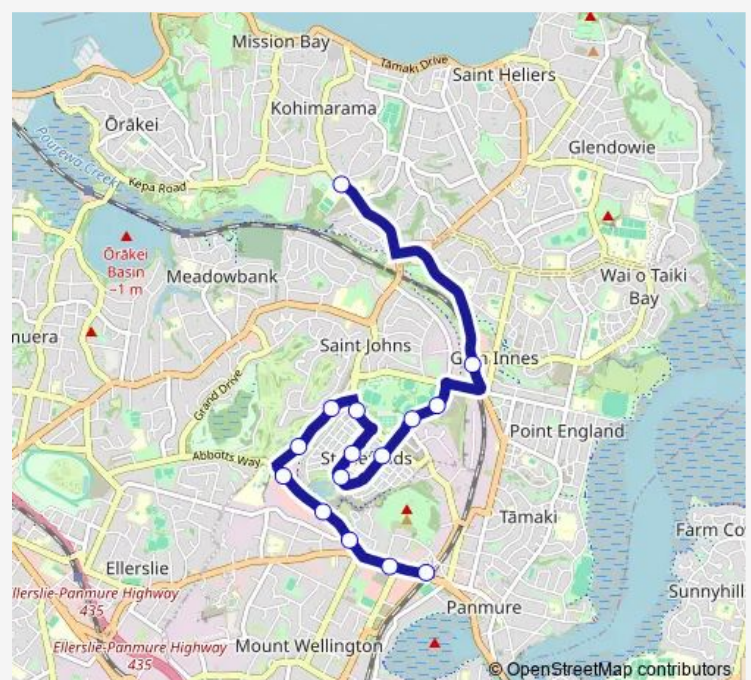

Ngahue Drive

Lunn Avenue

Ngahue Drive/Norman Lesser Drive

Auckland Netball Centre

Tihi Street

Stonefields Wetlands

Stonemason Avenue

Stonefields Avenue

Morrin Road/Colin Maiden Park

Stop A Glen Innes Station

Kohimarama Road/Selwyn College

### Route schedule

Stop C Panmure Station — Kohimarama Road/Selwyn College

Monday 06:05-22:35

Tuesday 06:05-22:35

Wednesday 06:05-22:35

Thursday 06:05-22:35

Friday 06:05-22:35

Saturday 06:05-22:35

### Route info

Direction: Stop C Panmure Station

Stops: 15

Trip Duration: 0 hour 28 min