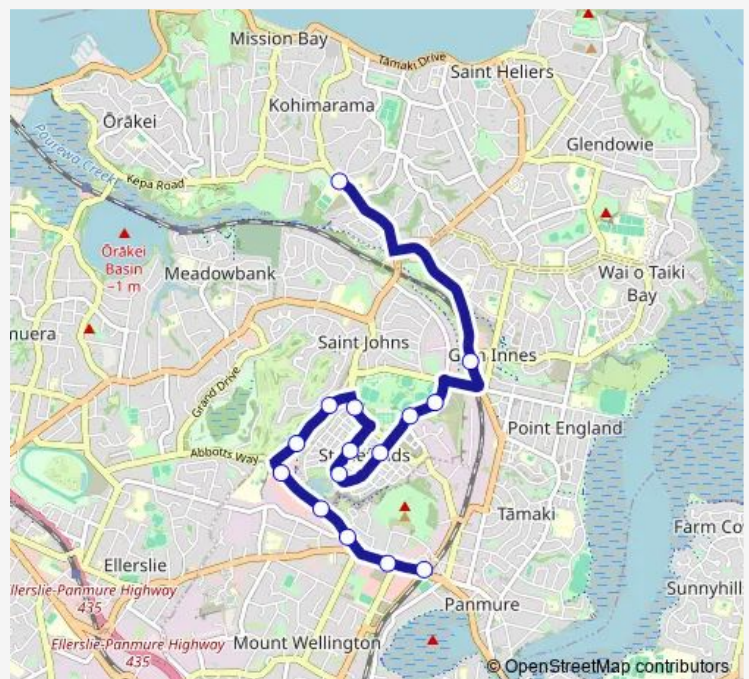

Bus 747

[Go to website](#)

Direction

Stop C Panmure Station — Kohimarama Road/Selwyn College

15 stops

[Open route schedule](#)

Stop C Panmure Station

Mountain Road

Marua Road

50 Lunn Avenue

Ngahue Drive

Lunn Avenue

Ngahue Drive/Norman Lesser Drive

Auckland Netball Centre

Tihi Street

Stonefields Wetlands

Stonemason Avenue

Stonefields Avenue

Morrin Road/Colin Maiden Park

Stop A Glen Innes Station

Kohimarama Road/Selwyn College

Route schedule

Stop C Panmure Station — Kohimarama Road/Selwyn College

Monday 06:05-22:35

Tuesday 06:05-22:35

Wednesday 06:05-22:35

Thursday 06:05-22:35

Friday 06:05-22:35

Saturday 06:05-22:35

Sunday 06:05-22:35

Route info

Direction: Stop C Panmure Station

Stops: 15

Trip Duration: 0 hour 28 min