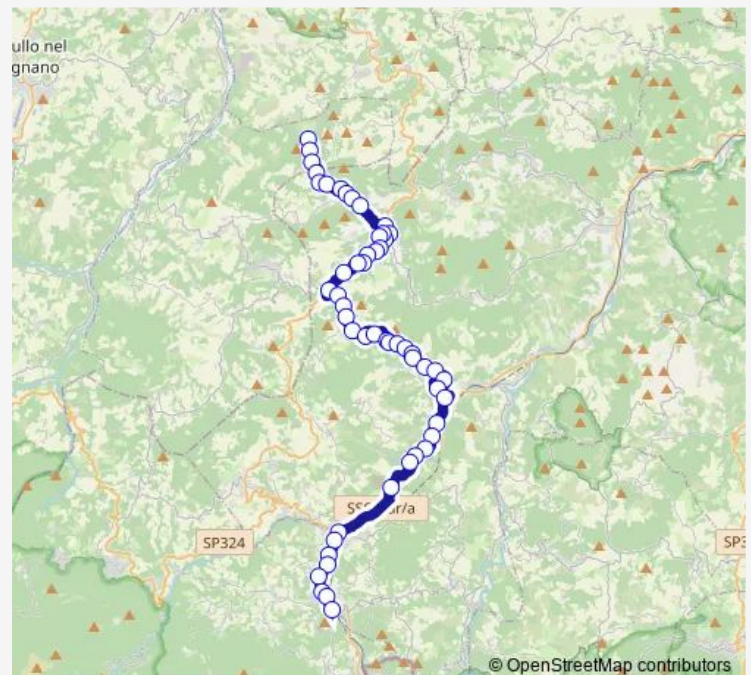

Cerro Grosso

CA` Navetta

Sassomolare Bivio

Route schedule

Semelano Chiesa — Porretta Terminal

Monday 06:16-15:10

Tuesday 06:16-15:10

Wednesday 06:16-15:10

Thursday 06:16-15:10

Friday 06:16-15:10

Saturday 06:16-15:10

Sunday —

Route info

Direction: Semelano Chiesa

Stops: 53

Trip Duration: 1 hour 2 min