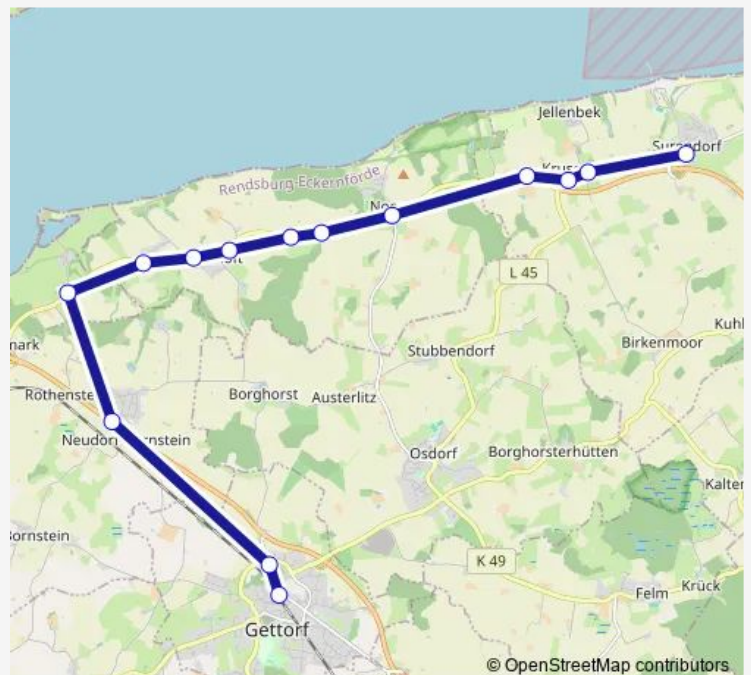

Altenhof, Aschau, Mast 1o

Neudorf, B76, Mast 2u

Gettorf, Am Brook, Mast 2l

Gettorf, Bahnhof, Ankunft

Route schedule

Surendorf, Ortsmitte, Mast 3o — Gettorf, Bahnhof, Ankunft

Monday —

Tuesday —

Wednesday —

Thursday —

Friday —

Saturday 16:33

Sunday —

Route info

Direction: Surendorf, Ortsmitte, Mast 3o

Stops: 14

Trip Duration: 0 hour 23 min

747

BusMaps

Direction

Gettorf, Bahnhof, Mast 1l — Surendorf, Ortsmitte, Mast 7u

14 stops

[Open route schedule](#)

Gettorf, Bahnhof, Mast 1l

Gettorf, Am Brook, Mast 1r

Neudorf, B76, Mast 1o

Altenhof, Aschau, Mast 1o

Lindhöft, In't Holt, Mast 1o

Lindhöft, Strandweg, Mast 2u

Lindhöft, Alte Schule, Mast 1o

Lindhöft, Mühlenweg, Mast 2u

Noer, Siedlung, Mast 1o