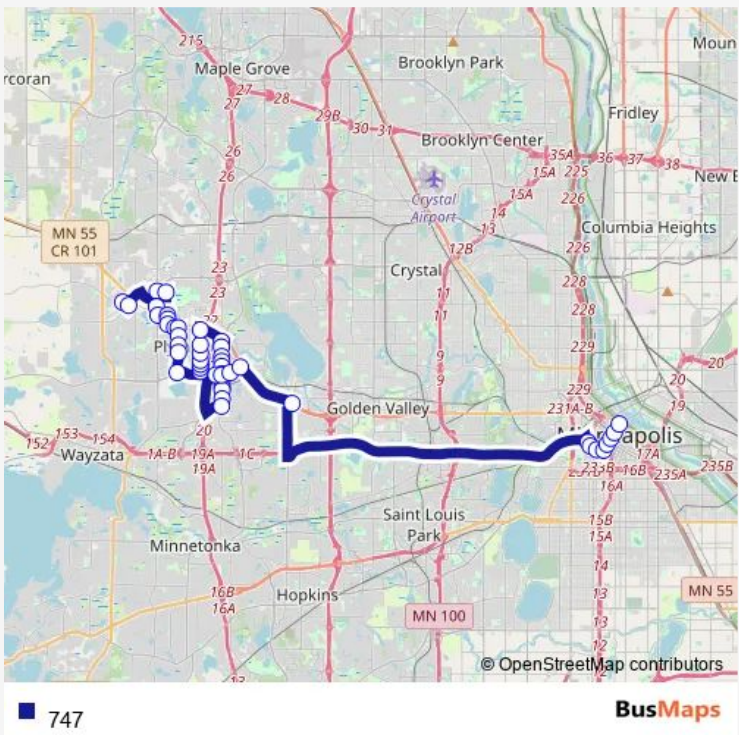

**Bus 747**

[Go to website](#)

**Direction**  
 Marquette Ave & Wash Ave S - Stop Grp A — Medina Rd & Holly Ln N

43 stops

[Open route schedule](#)

- Marquette Ave & Wash Ave S - Stop Grp A
- Marquette Ave & 4th St - Stop Group A
- Marquette Ave & 6th St - Stop Group A
- Marquette Ave & 8th St - Stop Group A
- Marquette Ave & 10th St - Stop Group A
- 11th St S & La Salle Ave S
- 11th St S & Harmon Place
- Station 73 P&R & #10905 Hwy 55
- Co Rd 6 & Hwy 55
- Co Rd 6 & Water Tower Circle
- Co Rd 6 & Xenium Lane
- Xenium Lane & Co Rd 6
- Xenium Lane & 15th Ave N
- Xenium Lane & 13th Ave N
- Xenium Lane & 12th Ave N
- Xenium Lane & 10th Ave N
- Xenium Lane & Carlson Pkwy
- Co Rd 6 & Xenium Lane
- Xenium Lane & Water Tower Circle
- Xenium Lane & Center Circle E
- Xenium Lane & Industrial Park Blvd

**Route schedule**  
 Marquette Ave & Wash Ave S - Stop Grp A — Medina Rd & Holly Ln N

Monday	05:30-08:30
Tuesday	05:30-08:30
Wednesday	05:30-08:30
Thursday	05:30-08:30
Friday	05:30-08:30
Saturday	—
Sunday	—

**Route info**

Direction: Marquette Ave & Wash Ave S - Stop Grp A

Stops: 43

Trip Duration: 0 hour 57 min

Xenium Lane & 24th Ave N

Fernbrook Ln N & Highway 55

Fernbrook Lane & 25th Ave N

Fernbrook Lane & 23rd Ave N

## Route info

Direction: Holly Ln &amp; Medina Rd

Stops: 46

Trip Duration: 1 hour 0 min

Xenium Lane & Center Circle E

Xenium Lane & Water Tower Circle

Xenium Lane & Co Rd 6

Xenium Lane & 15th Ave N