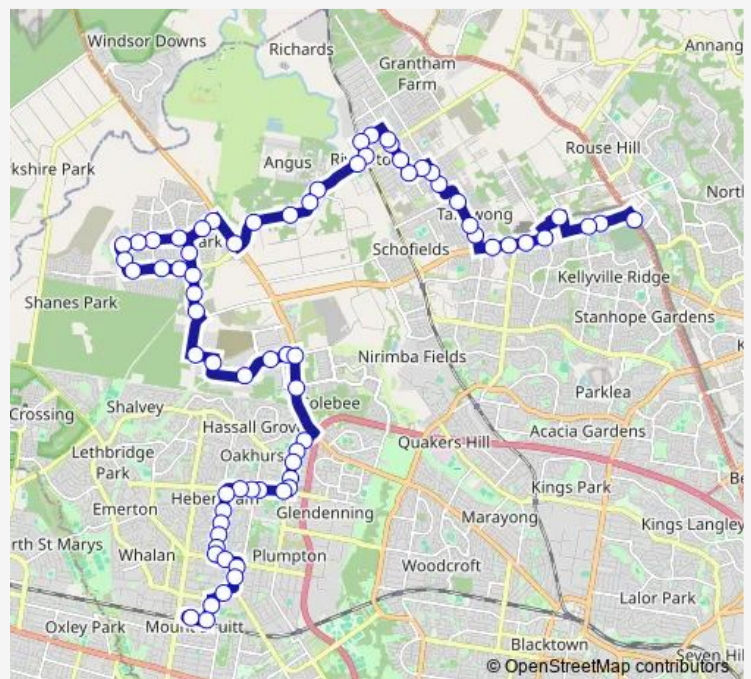

Garfield Rd Before Mcculloch St

Piccadilly St At Market St

Mill St After George St

Mill St Before Riverstone Pde

Riverstone Pde Opp Riverstone Station

Riverstone Park, Garfield Rd

Route schedule

North West Twy Opp Rouse Hill Station — Mount Druitt Station, Stand E

Monday	08:02
Tuesday	08:02
Wednesday	08:02
Thursday	08:02
Friday	08:02
Saturday	—
Sunday	—

Route info

Direction: North West Twy Opp Rouse Hill Station

Stops: 68

Trip Duration: 1 hour 25 min

747 — Rouse Hill Station to Mount Druitt via Riverstone and Marsden Park **BusMaps**