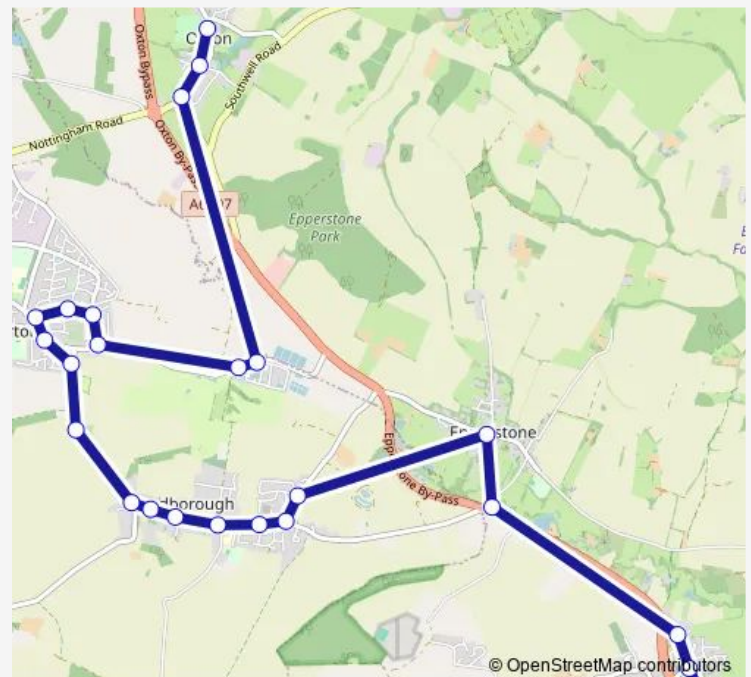

Shelt Hill

Chapel Lane

Wash Bridge

Route schedule

Home Court — Magna Charta

Monday 10:25-13:25

Tuesday 10:25-13:25

Wednesday 10:25-13:25

Thursday 10:25-13:25

Friday 10:25-13:25

Saturday 10:25-13:25

Sunday —

Route info

Direction: Home Court

Stops: 25

Trip Duration: 0 hour 26 min

747 — Lowdham - Calverton - Oxton [nottsbus Connect] **BusMaps**

The Leys

Health Centre

Main Street

Magna Charta

Direction

Magna Charta — Home Court

25 stops

[Open route schedule](#)

Magna Charta

Main Street

Health Centre

The Leys

Wash Bridge

Chapel Lane

Shelt Hill