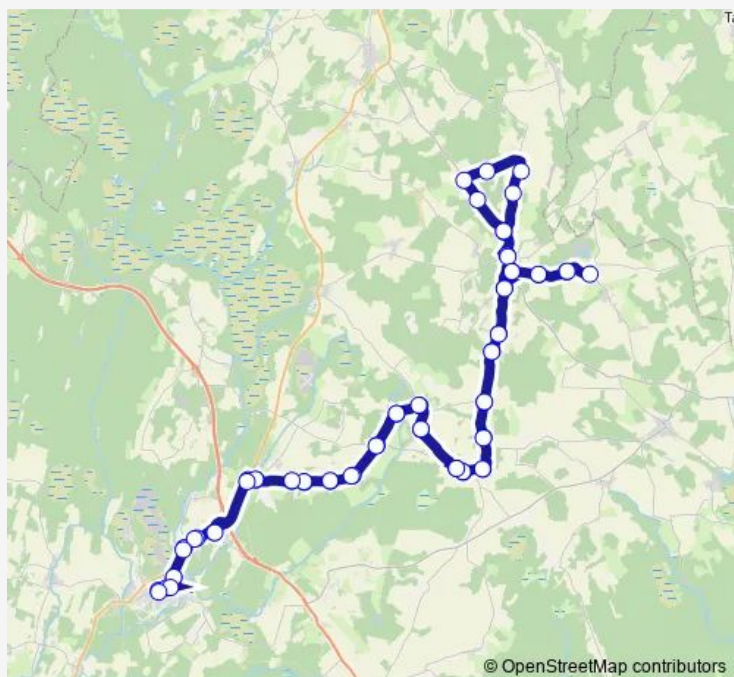

### Route info

Direction: Paide bussijaam 2

Stops: 65

Trip Duration: 2 hour 39 min

© OpenStreetMap contributors

Pikamäe

Pähu

Kuksema tee