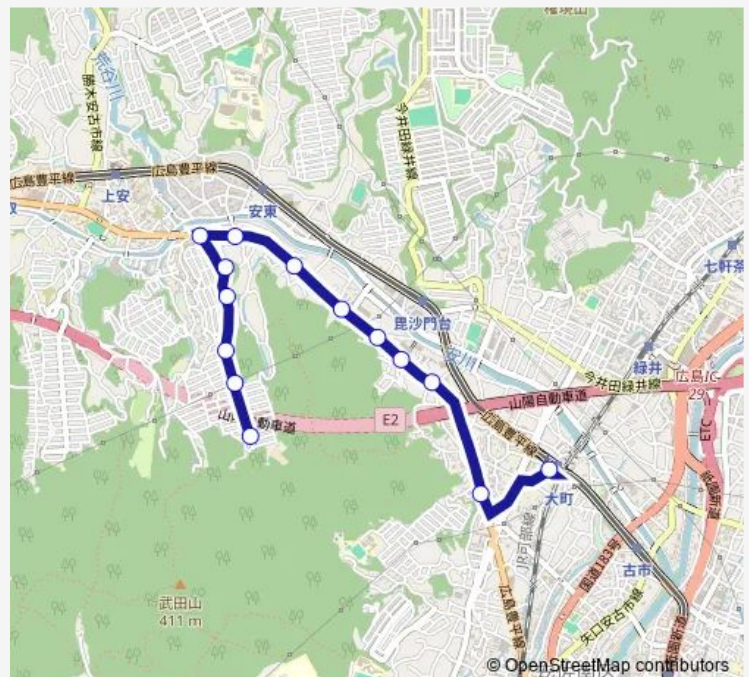

安小峠

下相田

相田

安田女子大入口

武田山団地入口

松が丘公園前

松が丘団地

武田山団地下

Friday 06:24-21:56

Saturday 06:55-21:55

Sunday 06:55-21:55

Route info

Direction: 大町駅

Stops: 14

Trip Duration: 0 hour 15 min

Bus time schedules and route maps are available in an offline PDF at busmaps.com. Use the busmaps.com website to see live bus times, train schedule or subway schedule, and step-by-step directions for all public transit in Hiroshima