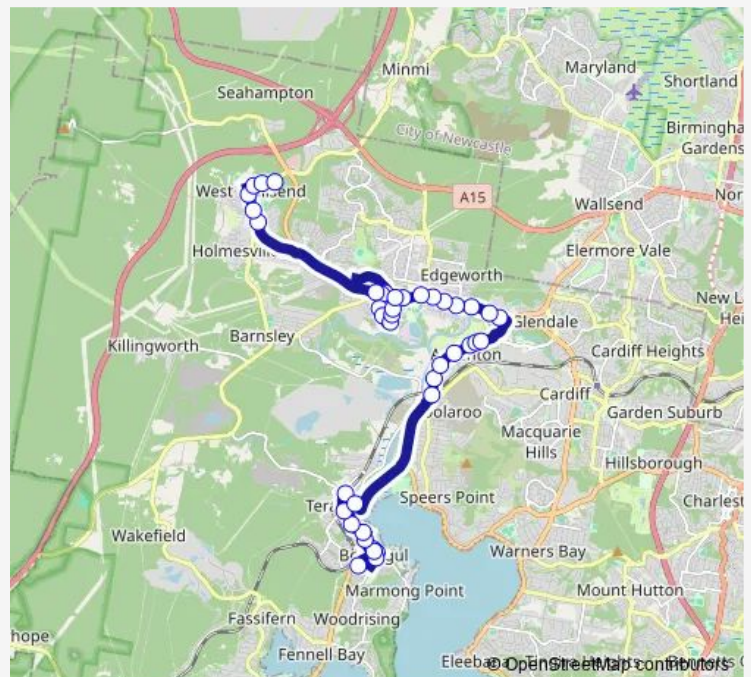

School Bus 6289 St Paul's Catholic HS to Edgeworth

[Go to website](#)

Direction

Five Islands School, Aspinall St — Carrington St After Robertson St

41 stops

[Open route schedule](#)

- Five Islands School, Aspinall St
- Five Islands School, Marmong St
- St Pauls High School
- Hayden Brook Rd At Ranclaud St
- Marmong St Opp Five Island School
- Marmong St At Rens St
- First St After Fourth St
- Anglican Care Booragul, York St
- York St Opp Margaret St
- Teralba Station, William St
- Teralba Lakeside Caravan Park, Anzac Pde
- Lake Rd Before Creek Reserve Rd
- Waratah Golf Club, Lake Rd
- Lake Rd Opp NSW Mines Rescue Service
- Lake Rd At Princess St
- Lake Rd Opp Waratah St
- Lake Rd At Park Av
- Lake Rd After Park Av
- Booth Park, Main Rd
- Main Rd Before Frederick St
- 608 Main Rd

Route schedule

Five Islands School, Aspinall St — Carrington St After Robertson St

Monday	15:10
Tuesday	15:10
Wednesday	15:10
Thursday	15:10
Friday	15:10
Saturday	—
Sunday	—

Route info

Direction: Five Islands School, Aspinall St

Stops: 41

Trip Duration: 0 hour 59 min

6289 — St Paul's Catholic HS to Edgeworth

Main Rd At Nelson St

Main Rd Before Thomas St

Main Rd Before Callan St

Edgeworth Town Square, Main Rd

Main Rd After Charles St

Main Rd After Nott St

Fegan St Opp Withers St

Withers St At Powell St

West Wallsend Public School, Withers St

Carrington St At Hyndes St

Carrington St At Brooks St

Carrington St After Robertson St

6289 School Bus time schedules and route maps are available in an offline PDF at busmaps.com. Use the busmaps.com website to see live bus times, train schedule or subway schedule, and step-by-step directions for all public transit in Newcastle