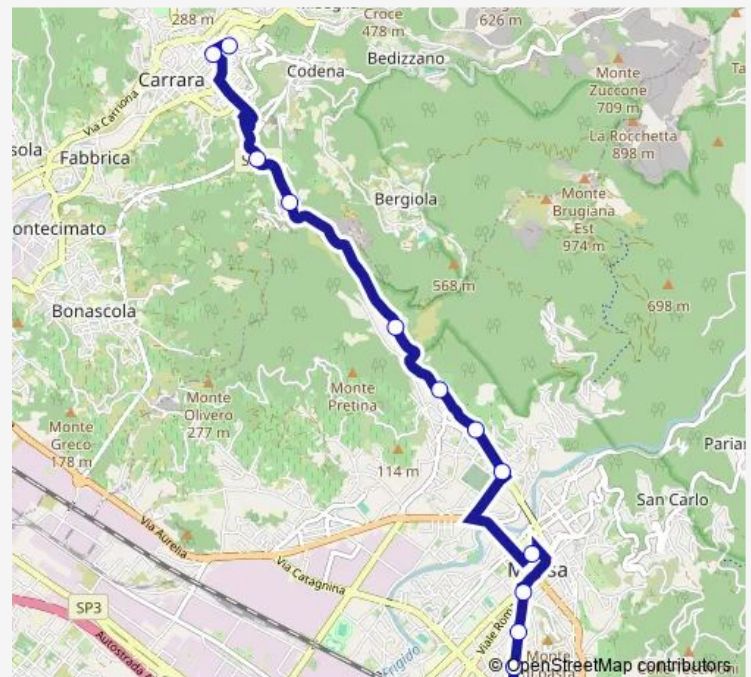

Massa Via Europa

Foce Bivio Bergiola Dir.Carrara

Via Foce Ortola Dir.Carrara

Foce Mirteto Alto Dir.Carrara

Foce Cavone Dir.Carrara

Foce Bivio Codena Dir.Carrara

Foce Bertolla Dir.Carrara

Carrara Ospedale

Route schedule

Massa Fs — Carrara Ospedale

Monday 05:35-17:00

Tuesday 05:35-17:00

Wednesday 05:35-17:00

Thursday 05:35-17:00

Friday 05:35-17:00

Saturday 05:35-17:00

Sunday —

Route info

Direction: Massa Fs

Stops: 12

Trip Duration: 0 hour 21 min

Direction

Carrara Ospedale — Massa Fs

13 stops

Monday	07:30-20:20
Tuesday	07:30-20:20
Wednesday	07:30-20:20
Thursday	07:30-20:20
Friday	07:30-20:20
Saturday	07:30-20:20
Sunday	—

Route info

Direction: Carrara Ospedale

Stops: 13

Trip Duration: 0 hour 21 min