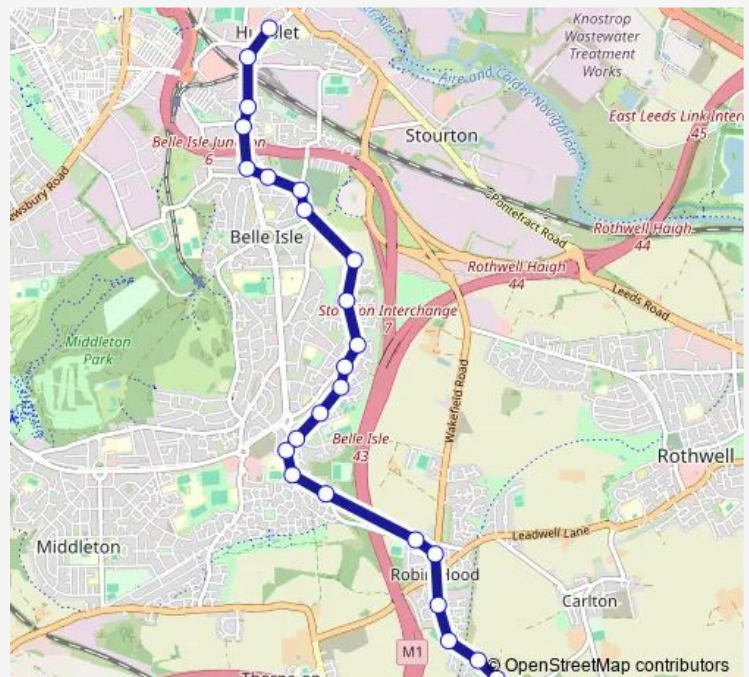

Fentonsgate

Meadowgate Drive

Pawson Street

Goldsmith Drive

Halfway House

Sharp Lane Bradburn Rd

Sharp House

Sharp House Road

Thursday 14:30

Friday 14:30

Saturday —

Sunday —

Route info

Direction: Rodillian School

Stops: 26

Trip Duration: 0 hour 20 min

■ L74 — Hunslet Morrisons - Rodillian Academy

West Grange Drive

Moor Road

Playfair Road

Midland Road

Hunslet Centre

Direction

Hunslet Centre — Rodillian School

24 stops

[Open route schedule](#)

Hunslet Centre

Midland Road

Playfair Road

Moor Road

West Grange Drive

East Grange Drive East Grange View