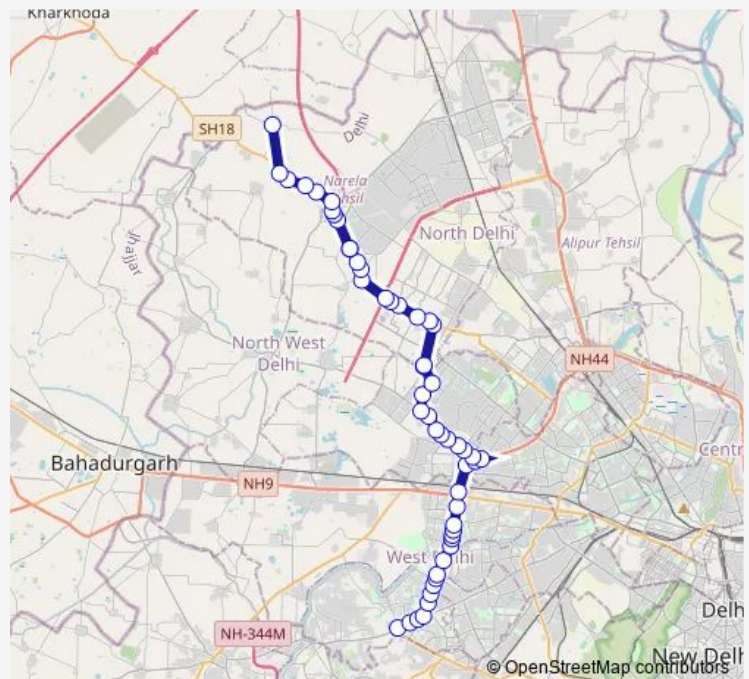

### Route schedule

Uttam Nagar Terminal — Heraweli Village

Monday 05:16-17:47

Tuesday 05:16-17:47

Wednesday 05:16-17:47

Thursday 05:16-17:47

Friday 05:16-17:47

Saturday 05:16-17:47

### Route info

Direction: Uttam Nagar Terminal

Stops: 52

Trip Duration: 2 hour 7 min

■ 972down

Avantika X-Ing

Mangol Pur Khurd

Y Block Mangol Puri