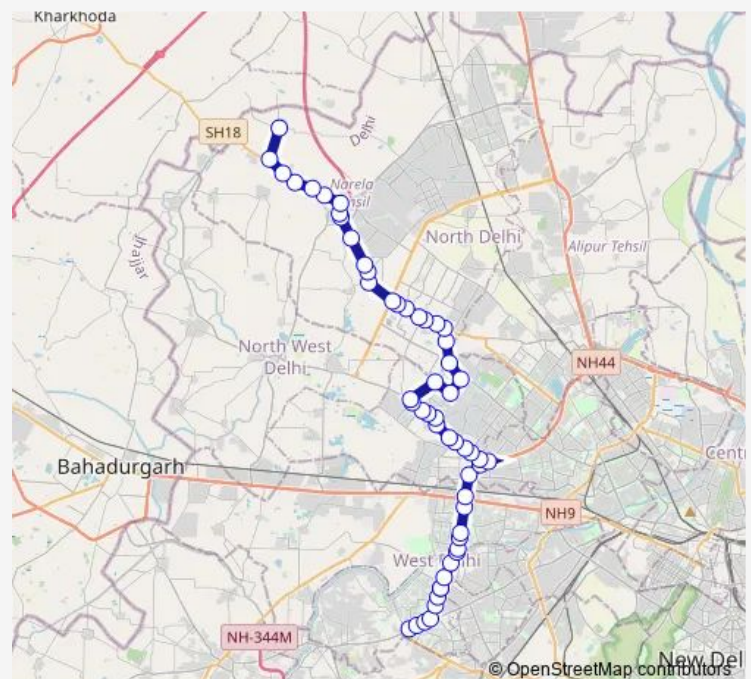

Mangol Pur School (Outer Ring Road)

Mangol Pur Khurd

Avantika Xing

Route schedule

Uttam Nagar Terminal — Harewali Gaon

Monday 06:00-16:50

Tuesday 06:00-16:50

Wednesday 06:00-16:50

Thursday 06:00-16:50

Friday 06:00-16:50

Saturday 06:00-16:50

Sunday 06:00-16:50

Route info

Direction: Uttam Nagar Terminal

Stops: 50

Trip Duration: 2 hour 38 min