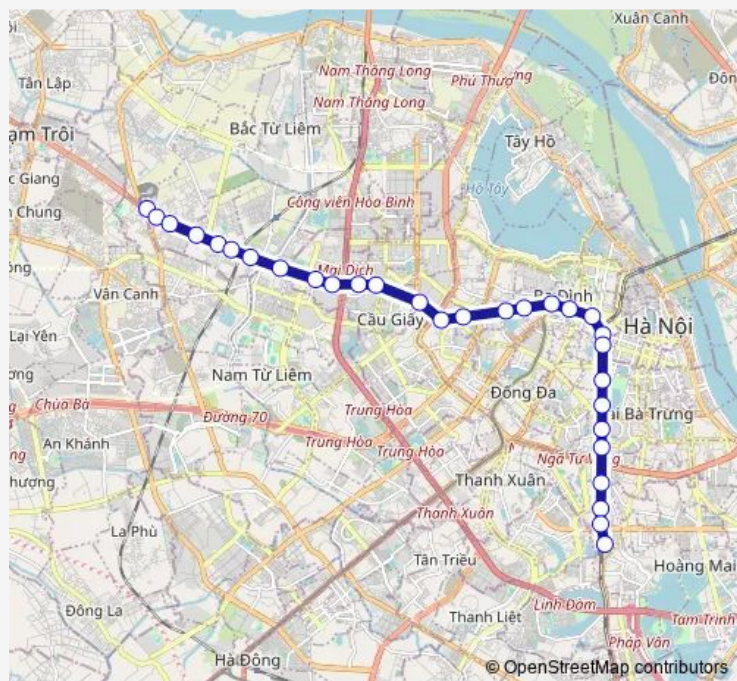

Stop\_22a\_2\_S13

Stop\_02\_2\_S27

Stop\_01\_1\_S10

**Route schedule**

Stop\_32\_1\_S32 — Stop\_06b\_2\_S27

Monday	06:30-19:35
Tuesday	06:30-19:35
Wednesday	06:30-19:35
Thursday	06:30-19:35
Friday	06:30-19:35
Saturday	06:30-19:35
Sunday	06:30-19:35

**Route info**

Direction: Stop\_32\_1\_S32

Stops: 30

Trip Duration: 1 hour 10 min

■ Route\_32\_2

Stop\_03a\_2\_S14

Stop\_03a\_2\_S15

Stop\_03a\_2\_S16