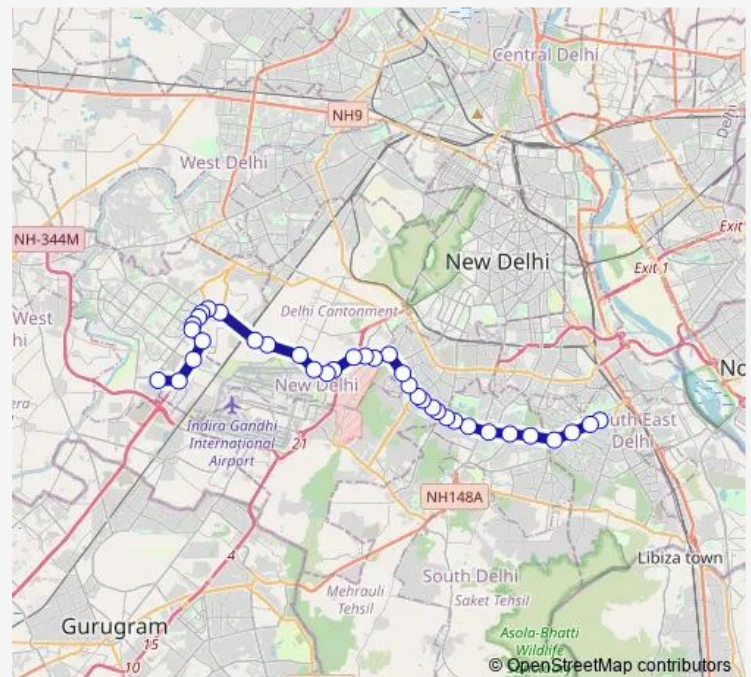

Thursday 07:00-22:01

Friday 07:00-22:01

Saturday 07:00-22:01

Sunday 07:00-22:01

Route info

Direction: Nehru Place Terminal

Stops: 36

Trip Duration: 1 hour 42 min

Express-764adown

Palam Colony Mehram Nagar

Palam Airport Bypass

lol

Prehlad Pur

Palam Colony Flyover

Dwarka Crossing / Maharaja Agrasen Hospital

Dwarka Sec 1