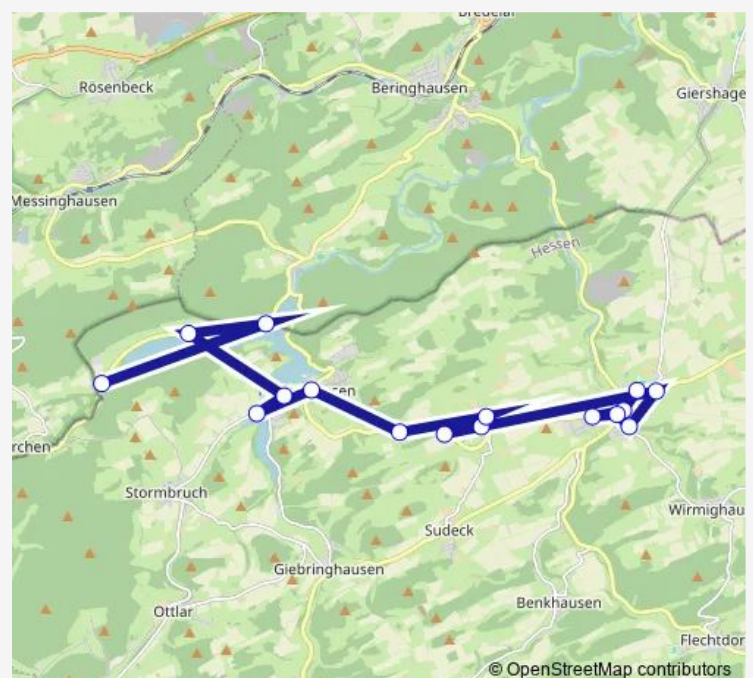

Diemelsee-Heringshausen Strandbad

Diemelsee-Heringshausen Gasthaus Knust

Diemelsee-Heringshausen Fährhaus

Diemelsee-Heringshausen Kotthausen

Route schedule

Diemelsee-Adorf Mittelpunktschule — Diemelsee-Heringshausen Kotthausen

Monday 00:34-23:34

Tuesday 00:34-23:34

Wednesday 00:34-23:34

Thursday 00:34-23:34

Friday 00:34-23:34

Saturday 00:34-23:34

Sunday 00:34-23:34

Route info

Direction: Diemelsee-Adorf Mittelpunktschule

Stops: 16

Trip Duration: 0 hour 17 min

Direction

Diemelsee-Heringshausen Kotthausen —
Diemelsee-Adorf Arolser Straße

16 stops

[Open route schedule](#)

Diemelsee-Heringshausen Kotthausen

Route schedule

Diemelsee-Heringshausen Kotthausen —
Diemelsee-Adorf Arolser Straße

Monday 00:06-23:06

Tuesday 00:06-23:06

Wednesday 00:06-23:06

Thursday 00:06-23:06

Friday 00:06-23:06

Saturday 00:06-23:06