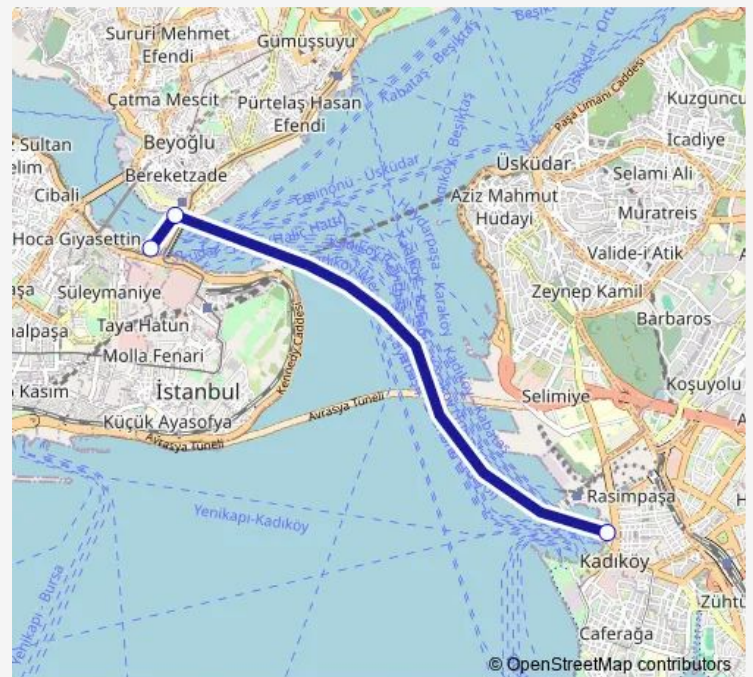

Ferry KDK2_K.KÖY_EMN Kadiköy2 (Çayırbaşı) - Karaköy - Eminönü

[Go to website](#)

Direction

Kadıköy2(Çayırbaşı)Turyol — Eminönü Turyol

3 stops

[Open route schedule](#)

Kadıköy2(Çayırbaşı)Turyol

Karaköy Turyol

Eminönü Turyol

Route schedule

Kadıköy2(Çayırbaşı)Turyol — Eminönü Turyol

Monday	10:15-11:50
Tuesday	10:15-11:50
Wednesday	10:15-11:50
Thursday	10:15-11:50
Friday	10:15-11:50
Saturday	07:05-10:05
Sunday	—

Route info

Direction: Kadıköy2(Çayırbaşı)Turyol

Stops: 3

Trip Duration: 0 hour 36 min