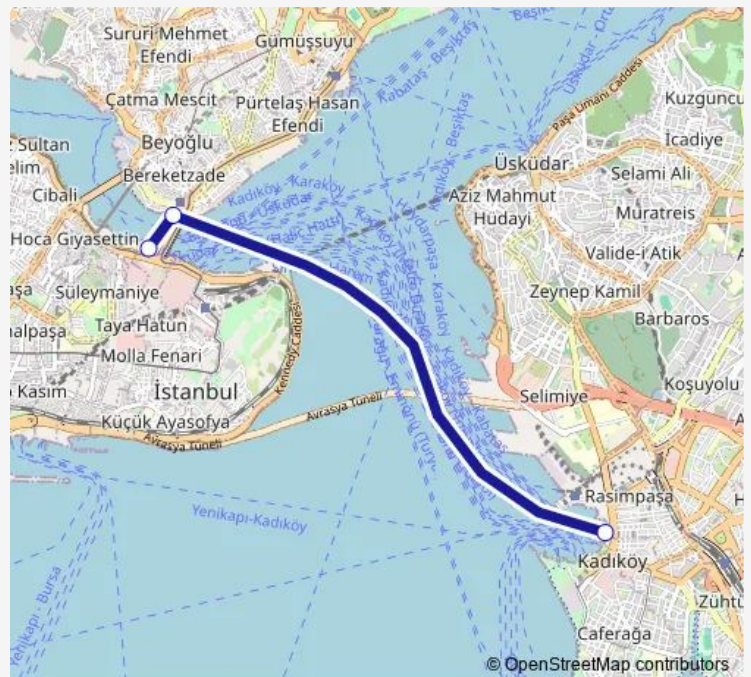

Ferry Kdk2_K.Köy_Emn Kadiköy2 (Çayırbaşı) - Karaköy - Eminönü

[Go to website](#)

Direction

Kadıköy2(Çayırbaşı)Turyol — Eminönü Turyol

3 stops

[Open route schedule](#)

Kadıköy2(Çayırbaşı)Turyol

Karaköy Turyol

Eminönü Turyol

Route schedule

Kadıköy2(Çayırbaşı)Turyol — Eminönü Turyol

Monday	10:15-11:50
Tuesday	10:15-11:50
Wednesday	10:15-11:50
Thursday	10:15-11:50
Friday	10:15-11:50
Saturday	07:05-10:05
Sunday	—

Route info

Direction: Kadıköy2(Çayırbaşı)Turyol

Stops: 3

Trip Duration: 0 hour 36 min

■ Kdk2_K.Köy_Emn — Kadıköy2 (Çayırbaşı) - Karaköy - Eminönü