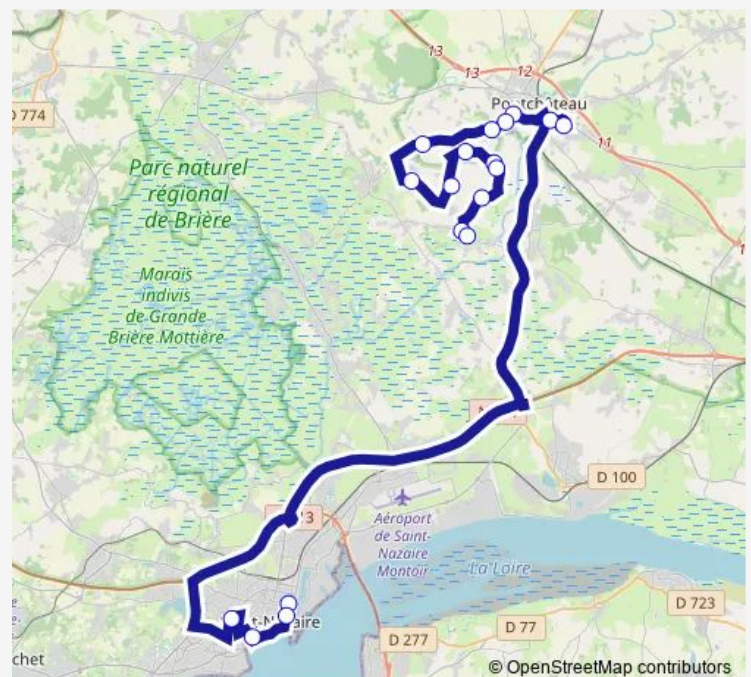

Direction

La Gouarais - Lr Missillac — Cité Scolaire Corresp - St Naz

10 stops

[Open route schedule](#)

La Gouarais - Lr Missillac

Herviais Rt St Gildas - Missillac

Église - Lr Missillac

La Surete - Lr Missillac

Ht Mercier Hecherais - Ste Reine

Madeleine la - Pontchateau

Versailles - Pontchateau

Charles de Gaulle - Lr Pontchatea

Correspondance Parking Kahlo

Cité Scolaire Corresp - St Naz

Route schedule

La Gouarais - Lr Missillac — Cité Scolaire Corresp - St Naz

Monday 06:18

Tuesday 06:18

Wednesday 06:18

Thursday 06:18

Friday 06:18

Saturday —

Sunday —

Route info

Direction: La Gouarais - Lr Missillac

Stops: 10

Trip Duration: 1 hour 12 min

Direction

Rigaudiere Aubette - Missillac — Afpi Atlantique - St Nazaire

17 stops

[Open route schedule](#)

Rigaudiere Aubette - Missillac