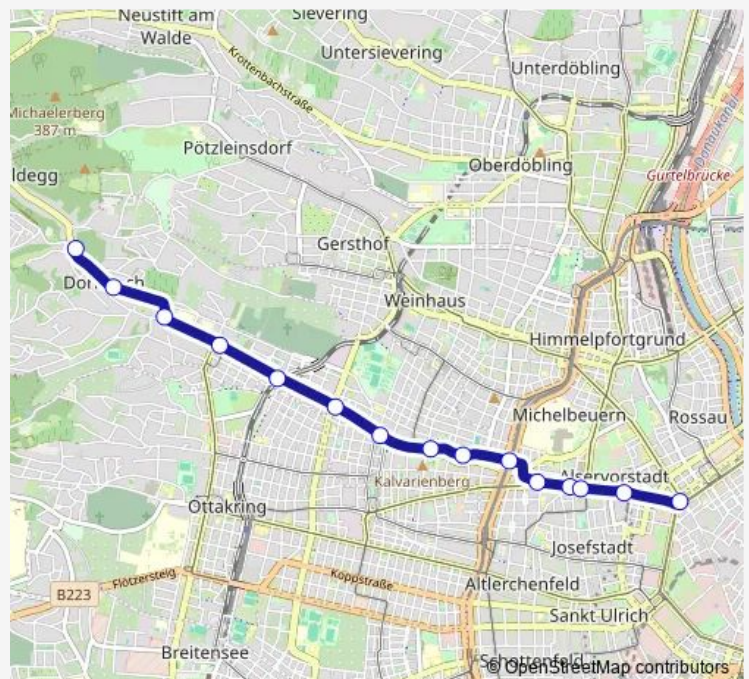

### Route schedule

Neuwaldegg — Schottentor U

Monday —

Tuesday 05:11-02:59<sup>+1</sup>

Wednesday 03:29-04:29

Thursday —

Friday —

Saturday —

### Route info

Direction: Neuwaldegg

Stops: 15

Trip Duration: 0 hour 24 min

43 — Schottentor - Neuwaldegg

**Direction**

Schottentor U — Neuwaldegg

16 stops