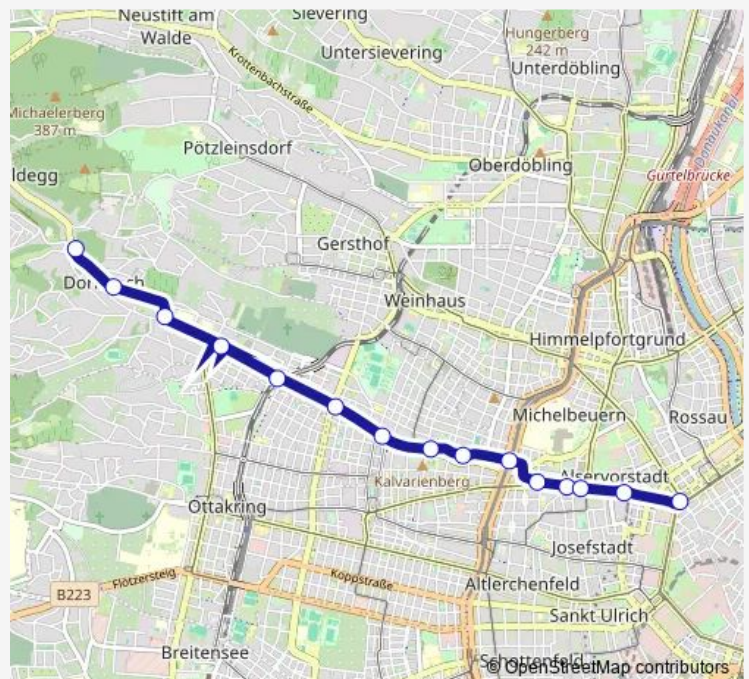

### Route schedule

Neuwaldegg — Schottentor U

Monday	04:57-00:34 <sup>+1</sup>
Tuesday	04:57-00:34 <sup>+1</sup>
Wednesday	04:57-00:34 <sup>+1</sup>
Thursday	04:57-00:34 <sup>+1</sup>
Friday	04:57-00:34 <sup>+1</sup>
Saturday	05:06-00:34 <sup>+1</sup>
Sunday	05:06-00:34 <sup>+1</sup>

### Route info

Direction: Neuwaldegg

Stops: 15

Trip Duration: 0 hour 26 min

43 — Schottentor - Neuwaldegg