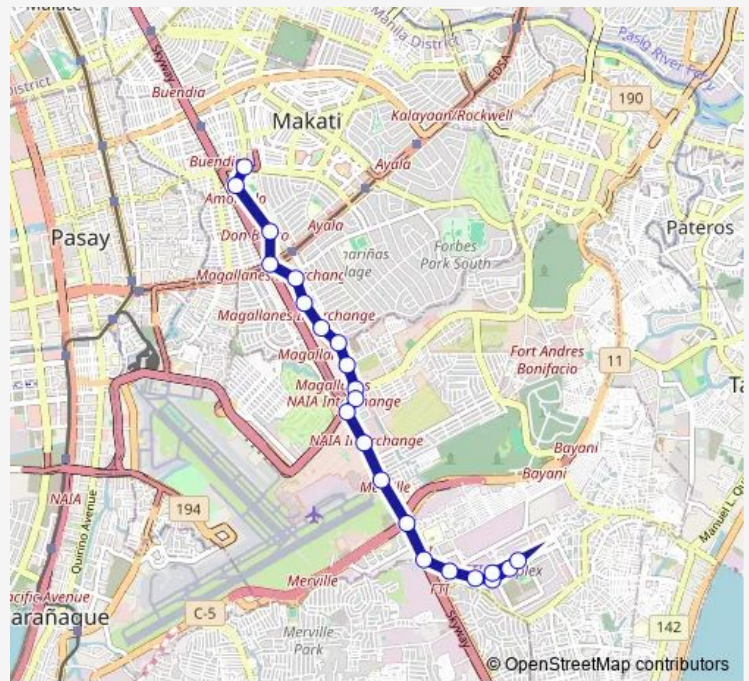

Bus FTI - Kayaman C

[Go to website](#)

Direction
 A. Arnaiz Ave / Don Chino Roces Avenue Intersection, Makati City — DBP Ave, Taguig City, Manila, Manila
 22 stops
[Open route schedule](#)

A. Arnaiz Ave / Don Chino Roces Avenue Intersection, Makati City

South Luzon Expressway, Taguig City, Manila

DBP Ave, Taguig City, Manila, Manila

DBP Ave, Taguig City, Manila, Manila

Route schedule

A. Arnaiz Ave / Don Chino Roces Avenue Intersection, Makati City — DBP Ave, Taguig City, Manila, Manila

Monday	00:00
Tuesday	00:00
Wednesday	00:00
Thursday	00:00
Friday	00:00
Saturday	00:00
Sunday	00:00

Route info

Direction: A. Arnaiz Ave / Don Chino Roces Avenue Intersection, Makati City

Stops: 22

Trip Duration: 0 hour 37 min