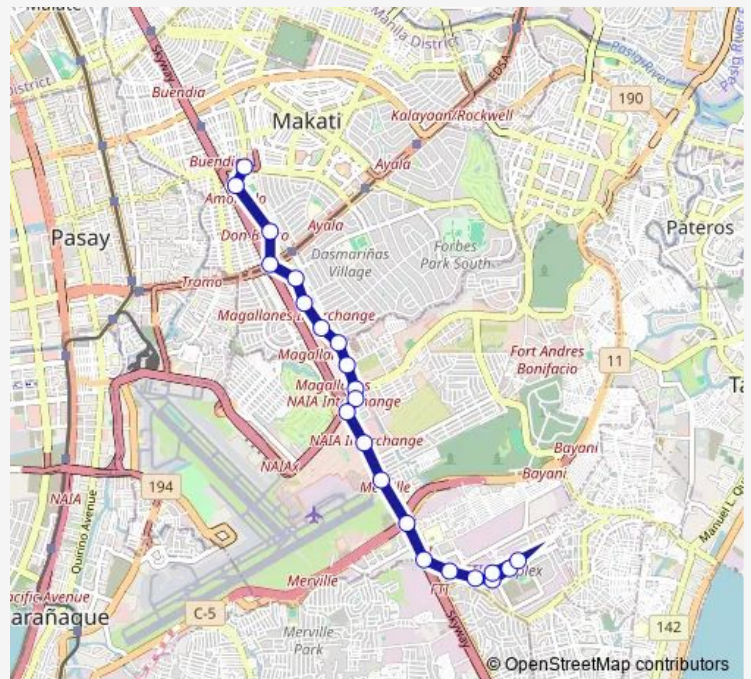

Bus FTI - Kayaman C

[Go to website](#)

**Direction**  
 A. Arnaiz Ave / Don Chino Roces Avenue Intersection, Makati City — DBP Ave, Taguig City, Manila, Manila  
 22 stops  
[Open route schedule](#)

A. Arnaiz Ave / Don Chino Roces Avenue Intersection, Makati City

South Luzon Expressway, Taguig City, Manila

DBP Ave, Taguig City, Manila, Manila

DBP Ave, Taguig City, Manila, Manila

Route schedule

A. Arnaiz Ave / Don Chino Roces Avenue Intersection, Makati City — DBP Ave, Taguig City, Manila, Manila

Monday	00:00
Tuesday	00:00
Wednesday	00:00
Thursday	00:00
Friday	00:00
Saturday	00:00
Sunday	00:00

Route info

Direction: A. Arnaiz Ave / Don Chino Roces Avenue Intersection, Makati City

Stops: 22

Trip Duration: 0 hour 37 min