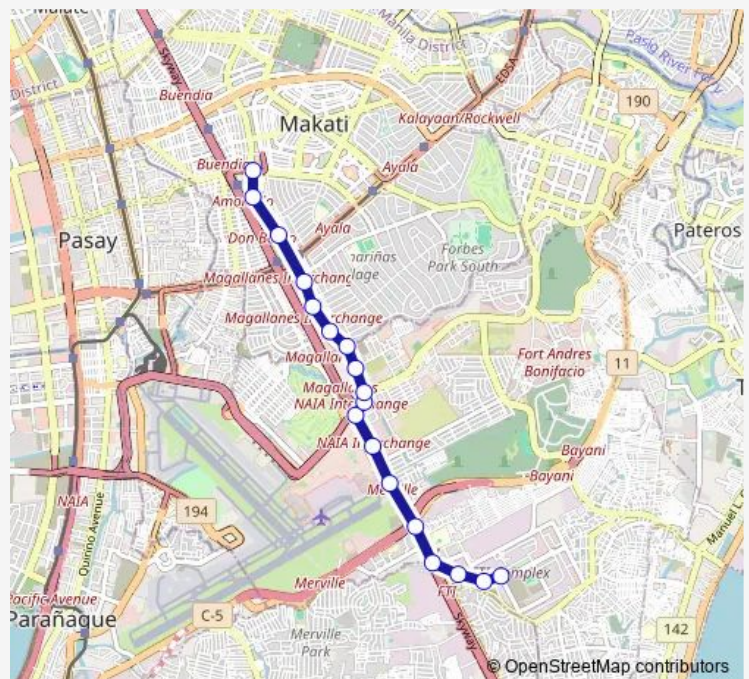

Bus FTI - Kayaman C

[Go to website](#)

Direction

DBP Ave, Taguig City, Manila, Manila — A. Arnaiz Ave / Don Chino Roces Avenue Intersection, Makati City

18 stops

[Open route schedule](#)

DBP Ave, Taguig City, Manila, Manila

Chino Roces Ave, Makati City, Manila

A. Arnaiz Ave / Don Chino Roces Avenue Intersection, Makati City

Route schedule

DBP Ave, Taguig City, Manila, Manila — A. Arnaiz Ave / Don Chino Roces Avenue Intersection, Makati City

Monday	00:00
Tuesday	00:00
Wednesday	00:00
Thursday	00:00
Friday	00:00
Saturday	00:00
Sunday	00:00

Route info

Direction: DBP Ave, Taguig City, Manila, Manila

Stops: 18

Trip Duration: 0 hour 32 min

■ FTI - Kayaman C