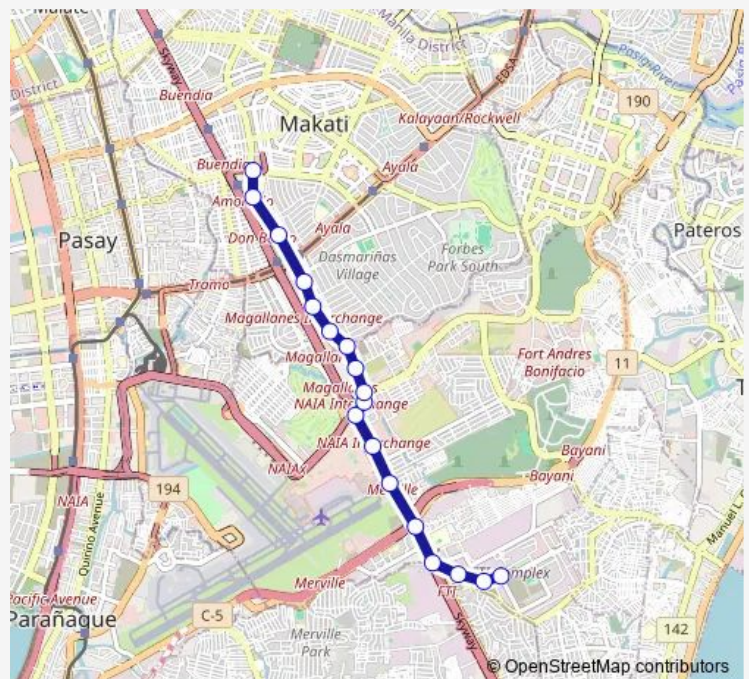

### Direction

DBP Ave, Taguig City, Manila, Manila — A. Arnaiz Ave / Don Chino Roces Avenue Intersection, Makati City

18 stops

[Open route schedule](#)

DBP Ave, Taguig City, Manila, Manila

DBP Ave, Taguig City, Manila, Manila

### Route schedule

DBP Ave, Taguig City, Manila, Manila — A. Arnaiz Ave / Don Chino Roces Avenue Intersection, Makati City

Monday 00:00

Tuesday 00:00

Wednesday 00:00

Thursday 00:00

Friday 00:00

Saturday 00:00

### Route info

Direction: DBP Ave, Taguig City, Manila, Manila

Stops: 18

Trip Duration: 0 hour 32 min

■ FTI - Kayaman C

Bus time schedules and route maps are available in an offline PDF at [busmaps.com](https://busmaps.com). Use the [busmaps.com](https://busmaps.com) website to see live bus times, train schedule or subway schedule, and step-by-step directions for all public transit in Makati City