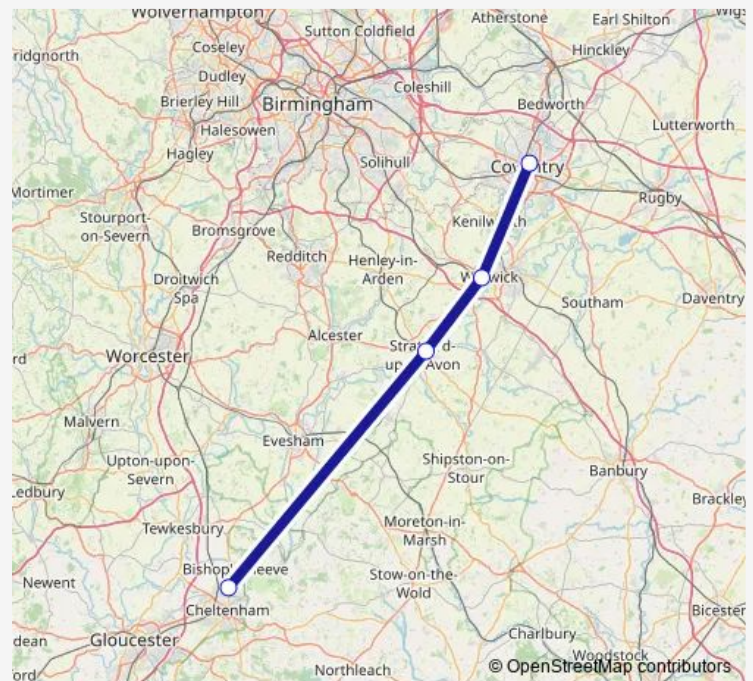

Bus Cfb Pool Meadow Bus Station, Coventry-Cheltenham Racecourse , Cheltenham

[Go to website](#)

Direction

Pool Meadow Bus Station,Stand B — Cheltenham Racecourse (Gloucs Warwicks Railway),

4 stops

[Open route schedule](#)

Pool Meadow Bus Station,Stand B

Warwick Racecourse Racecourse Car Park Hampton

Stratford-upon-Avon Leisure Centre Coach Park

Cheltenham Racecourse (Gloucs Warwicks Railway),

Route schedule

Pool Meadow Bus Station,Stand B — Cheltenham Racecourse (Gloucs Warwicks Railway),

Monday	—
Tuesday	08:25
Wednesday	08:25
Thursday	08:25
Friday	08:25
Saturday	—
Sunday	—

Route info

Direction: Pool Meadow Bus Station,Stand B

Stops: 4

Trip Duration: 2 hour 5 min

■ Cfb — Pool Meadow Bus Station, Coventry-Cheltenham Racecourse , Cheltenham

Direction

Cheltenham Racecourse (Gloucs Warwicks Railway), —
Pool Meadow Bus Station,Stand B

4 stops

[Open route schedule](#)

Cheltenham Racecourse (Gloucs Warwicks Railway),

Stratford-upon-Avon Leisure Centre Coach Park