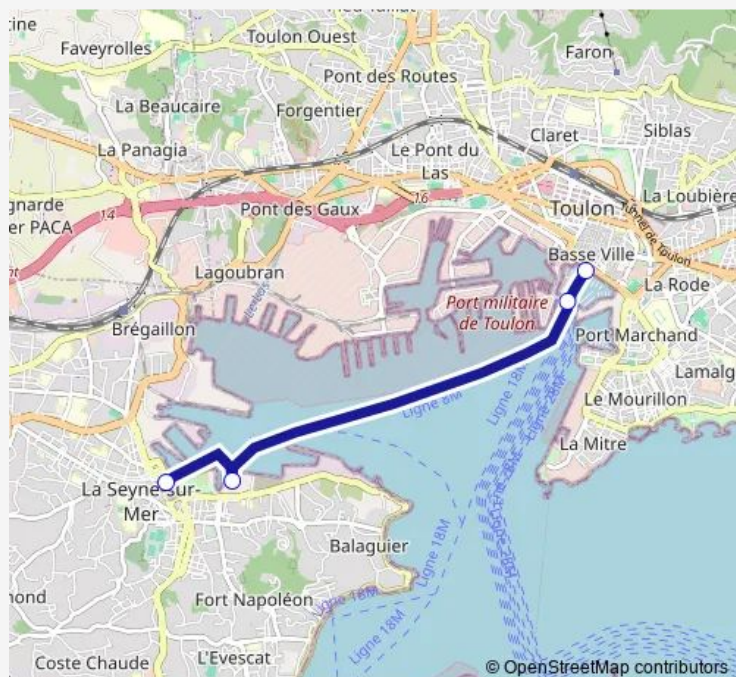

Ferry 8M Maritime La Seyne

[Go to website](#)

Direction

Ponton Toulon — Ponton Seyne

4 stops

[Open route schedule](#)

Ponton Toulon

Ponton Quai d'Honneur

Friday 06:00-20:10

Saturday 06:55-20:10

Sunday 09:05-18:10

Route info

Direction: Ponton Toulon

Stops: 4

Trip Duration: 0 hour 25 min

8M — Maritime La Seyne

Direction

Ponton Seyne — Ponton Toulon

4 stops

[Open route schedule](#)

Ponton Seyne

Ponton Espace Marine

Ponton Quai d'Honneur

Ponton Toulon