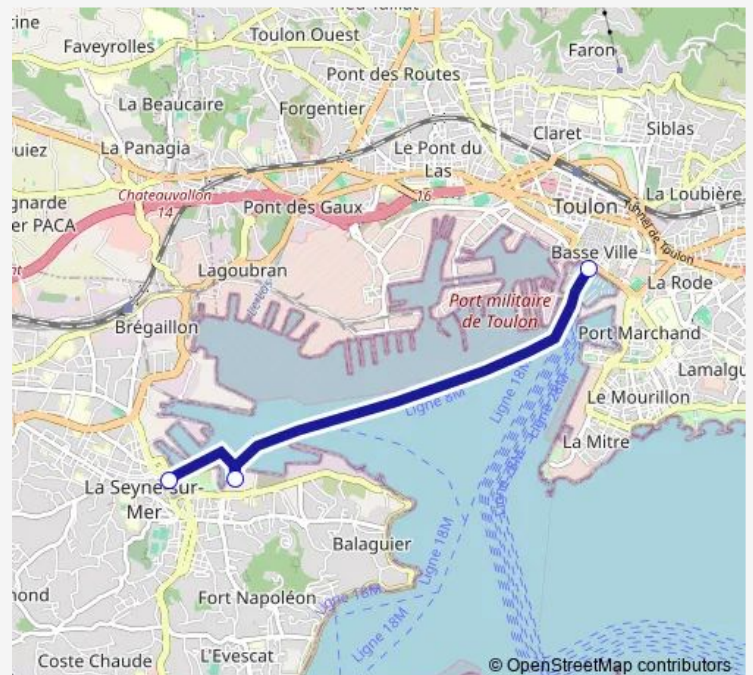

## Ferry 8m Maritime La Seyne

[Go to website](#)**Direction**

Ponton Seyne — Ponton Toulon

3 stops

[Open route schedule](#)

Ponton Seyne

Ponton Espace Marine

Ponton Toulon

**Route schedule**

Ponton Seyne — Ponton Toulon

Monday	06:25-20:40
Tuesday	06:25-20:40
Wednesday	06:25-20:40
Thursday	06:25-20:40
Friday	06:25-20:40
Saturday	07:25-20:40
Sunday	09:35-18:40

**Route info**

Direction: Ponton Seyne

Stops: 3

Trip Duration: 0 hour 20 min

8m — Maritime La Seyne

**Direction**

Ponton Toulon — Ponton Seyne

3 stops

[Open route schedule](#)

Ponton Toulon

Ponton Espace Marine

Ponton Seyne