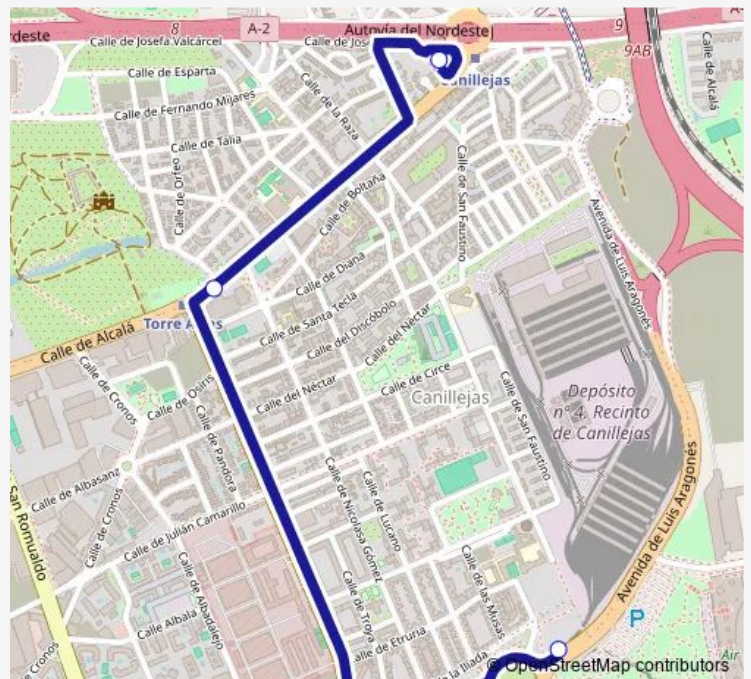

Direction

Canillejas — Estadio Metropolitano

2 stops

[Open route schedule](#)

Canillejas

Estadio Metropolitano

Route schedule

Canillejas — Estadio Metropolitano

Monday	17:00-22:07
Tuesday	17:00-22:07
Wednesday	17:00-22:07
Thursday	17:00-22:07
Friday	17:00-22:07
Saturday	15:30-22:10
Sunday	14:30-22:07

Route info

Direction: Canillejas

Stops: 2

Trip Duration: 0 hour 10 min

Se721 — Canillejas-Metropolitano

Direction

Estadio Metropolitano — Canillejas

3 stops

[Open route schedule](#)

Estadio Metropolitano

Alcalá-Avenida Canillejas

Canillejas

Route schedule

Estadio Metropolitano — Canillejas

Monday	17:10-22:26
Tuesday	17:10-22:26
Wednesday	17:10-22:26
Thursday	17:10-22:26
Friday	17:10-22:26
Saturday	15:40-22:25
Sunday	14:40-22:26

Route info

Direction: Estadio Metropolitano