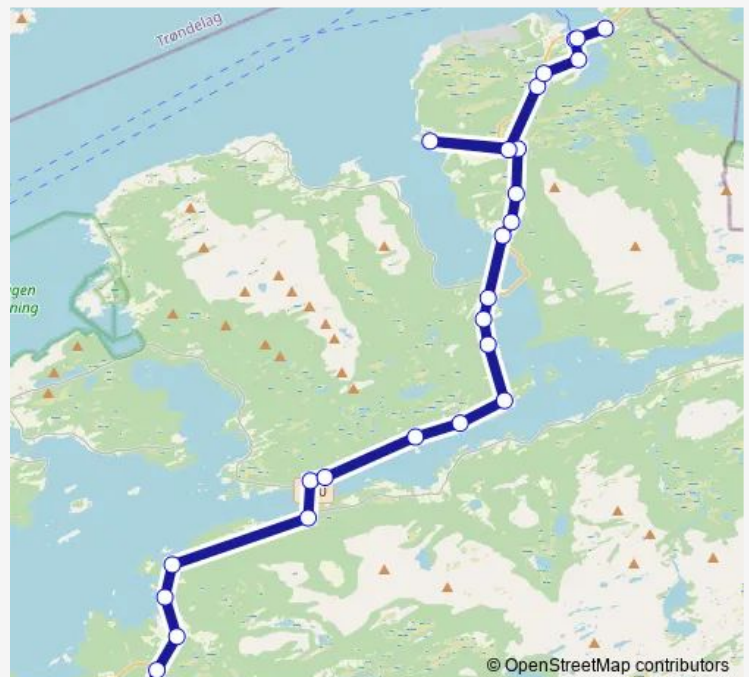

Regional Bus Service 828 Kjørsvikbugen-Aure

[Go to website](#)

Direction

Aure — Kjørsvikbugen

24 stops

[Open route schedule](#)

Aure
Leirdal
Kjelklia
Bergsvegen
Våg
Vågsand
Eidestranda
Vean
Torsetsund bru
Torset
Setra
Romundset
Knorrå
Vihals
Trøneseet
Ulvsnes
Vikan
Dalen
Svartberget
Dromneskrysset
Veiset

Route schedule

Aure — Kjørsvikbugen

Monday	12:10
Tuesday	—
Wednesday	12:10
Thursday	—
Friday	—
Saturday	—
Sunday	—

Route info

Direction: Aure

Stops: 24

Trip Duration: 0 hour 25 min

■ 828 — Kjørsvikbugen-Aure

BusMaps

Tennhaugen

Ledalsvollen

Kjørsvikbugen

Direction

Aure — Rennsjøvegen

27 stops

[Open route schedule](#)

Trøneset

Vihals

Knorrå

Romundset

Setra

Torset

Torsetsund bru

Vean