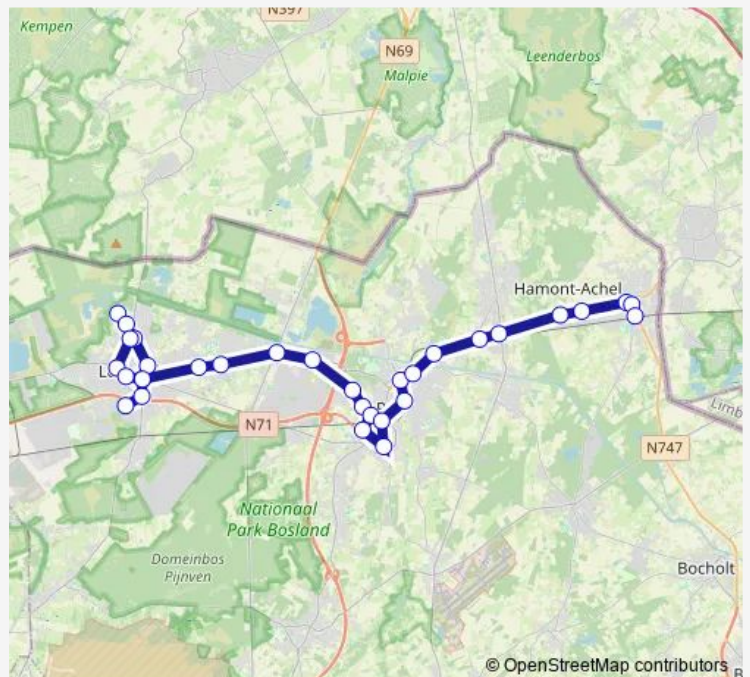

Bus 828 Lommel - Hamont

[Go to website](#)

Direction

Lommel, Provil — Hamont, Station

31 stops

[Open route schedule](#)

- Lommel, Provil
- Lommel, Autoweg
- Lommel, Kerk
- Lommel, Pms
- Lommel, Buso
- Lommel, Soeverein
- Lommel, Sportcentrum
- Lommel, Donkerstraat
- Lommel, Vreyschorring
- Lommel, Kerk
- Lutlommel, Enneven
- Lutlommel, School
- Grote-Barrier, Grote-Barrier
- Overpelt, Fabrieken
- Overpelt, Dulco
- Overpelt, Mulkenstraat
- Overpelt, Houtmolen
- Overpelt, Ziekenhuis
- Overpelt, Ursulinen
- Overpelt, Overweg
- Neerpelt, Station perron 1

Route schedule

Lommel, Provil — Hamont, Station

Monday	15:45-16:40
Tuesday	15:45-16:40
Wednesday	12:10
Thursday	15:45-16:40
Friday	15:45-16:40
Saturday	—
Sunday	—

Route info

Direction: Lommel, Provil

Stops: 31

Trip Duration: 1 hour 4 min

828 — Lommel - Hamont

Neerpelt, College

Neerpelt, Ankerweg

Neerpelt, Wateringstraat

Sint-Huibrechts-Lille, Overweg 58

Achel, Quatre-Bras

Hamont, Industrieterrein

Saturday —

Sunday —

Route info

Direction: Hamont, Station

Stops: 29

Trip Duration: 1 hour 7 min

Lommel, Pms

Lommel, Sportcentrum