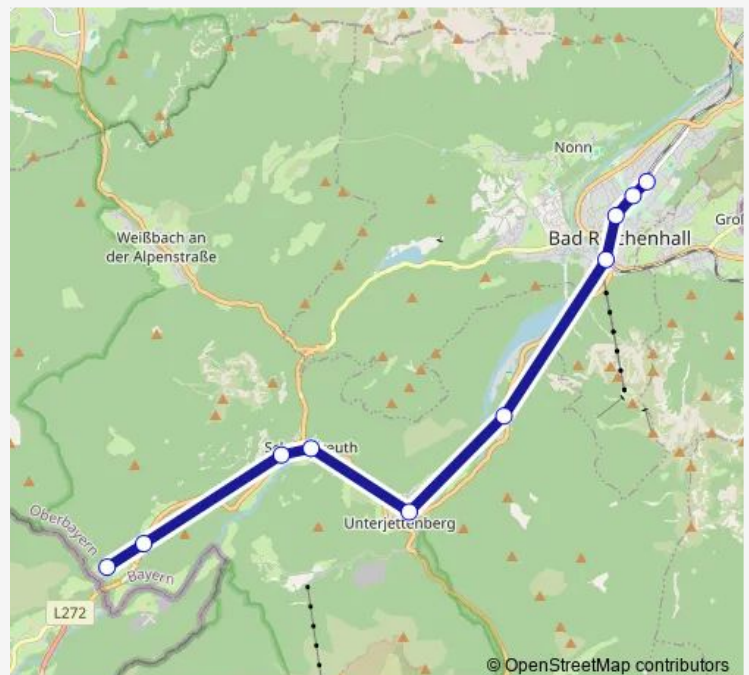

Bad Reichenhall

Route schedule

Unken Ortsmitte — Bad Reichenhall

Monday	06:54
Tuesday	06:54
Wednesday	06:54
Thursday	06:54
Friday	06:54
Saturday	—
Sunday	—

Route info

Direction: Unken Ortsmitte

Stops: 13

Trip Duration: 0 hour 34 min

Direction

Bad Reichenhall — Melleck Ortsmitte

10 stops

[Open route schedule](#)

Bad Reichenhall

Bad Reichenhall Kurgastzentrum

Bad Reichenhall Innsbrucker- Liebigstraß

Bad Reichenhall, Kirchberg/Luitpoldbrücke

Monday 06:29-14:20

Tuesday 06:29-14:20

Wednesday 06:29-14:20

Thursday 06:29-14:20

Friday 06:29-13:06

Saturday —

Sunday —

Route info

Direction: Bad Reichenhall

Stops: 10

Trip Duration: 0 hour 18 min

Direction

Melleck Ortsmitte — Bad Reichenhall

10 stops

[Open route schedule](#)

Melleck Ortsmitte