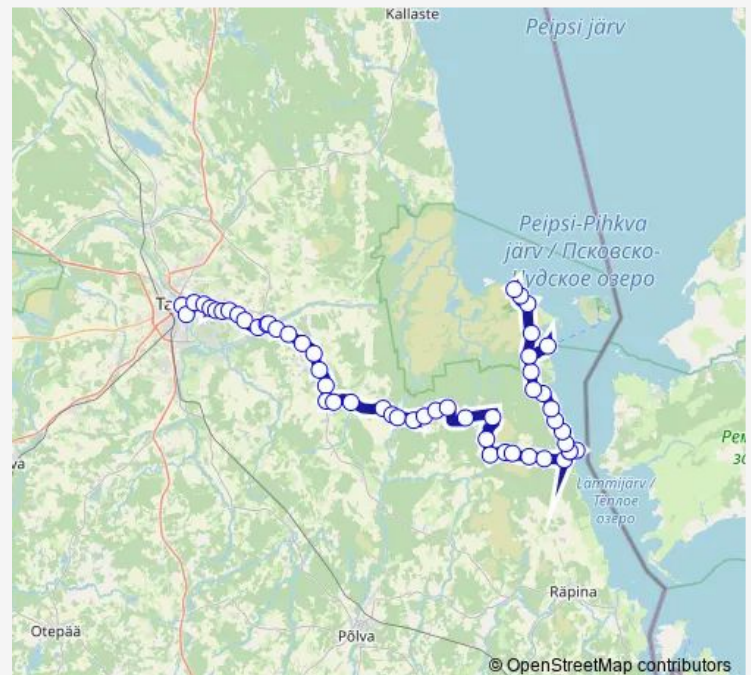

Bus 828 Tartu - Järvelja - Mehikoorma - (Arusoo)

[Go to website](#)

Direction

undefined — undefined

0 stops

[Open route schedule](#)

Route schedule

undefined — undefined

Monday 17:00

Tuesday 17:00

Wednesday 17:00

Thursday 17:00

Friday —

Saturday —

Sunday —

Route info

Direction:

Stops: 0

Trip Duration: — min