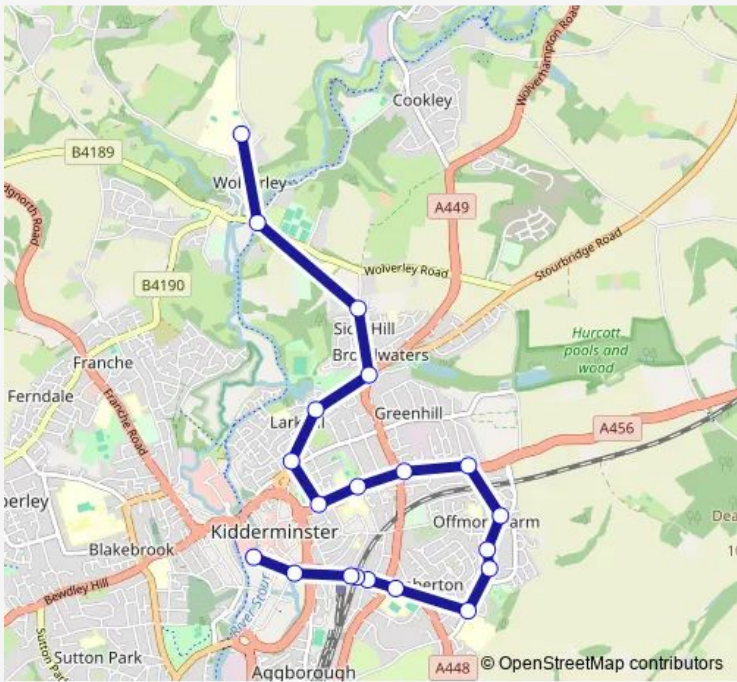

Bus 828 Kidderminster - Wolverley School

[Go to website](#)

Direction
 Wolverley Secondary School — Kidderminster Bus Station
 20 stops
[Open route schedule](#)

- Wolverley Secondary School
- The Lock Inn
- Badland Avenue
- Broadwaters Drive
- Springfield Lane
- Horsefair
- Coventry Street
- Holy Trinity School
- Land Oak
- Bruce Road
- Offmore Shops
- Kipling Walk
- Byron Close
- Comberton School
- King Charles School
- Lorne Street
- Kidderminster Rail Station
- Railway Station
- Green Street
- Kidderminster Bus Station

Route info
 Direction: Wolverley Secondary School
 Stops: 20
 Trip Duration: 0 hour 34 min

828 — Kidderminster - Wolverley School BusMaps

Direction

Kidderminster Bus Station — Wolverley Secondary School

21 stops

Monday 07:45

Tuesday 07:45

Wednesday 07:45

Thursday 07:45

Friday 07:45

Saturday —

Sunday —

Route info

Direction: Kidderminster Bus Station

Stops: 21

Trip Duration: 0 hour 35 min

828 Bus time schedules and route maps are available in an offline PDF at busmaps.com. Use the busmaps.com website to see live bus times, train schedule or subway schedule, and step-by-step directions for all public transit in Kidderminster