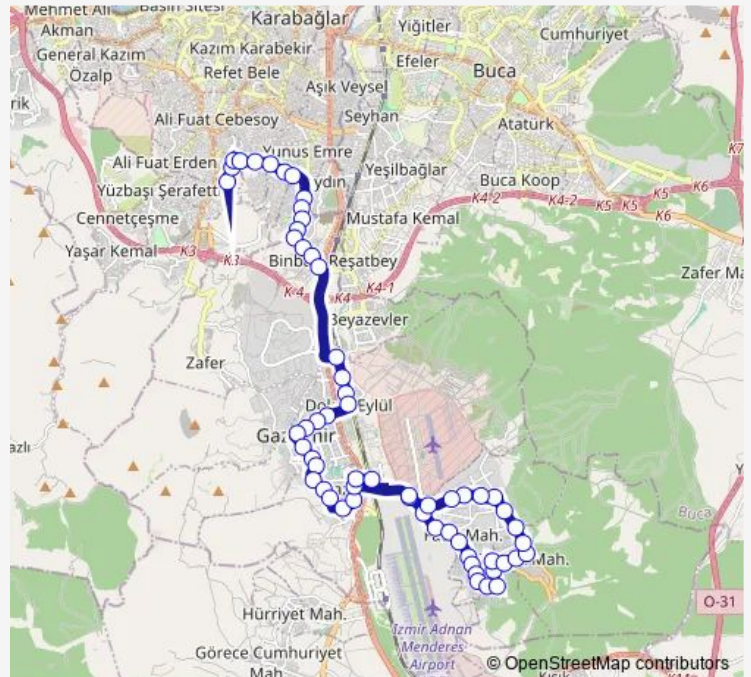

Thursday 00:00-23:10

Friday 00:00-23:10

Saturday 00:00-23:20

Sunday 00:00-23:20

Route info

Direction: Yeni Çamlık

Stops: 60

Trip Duration: 1 hour 45 min