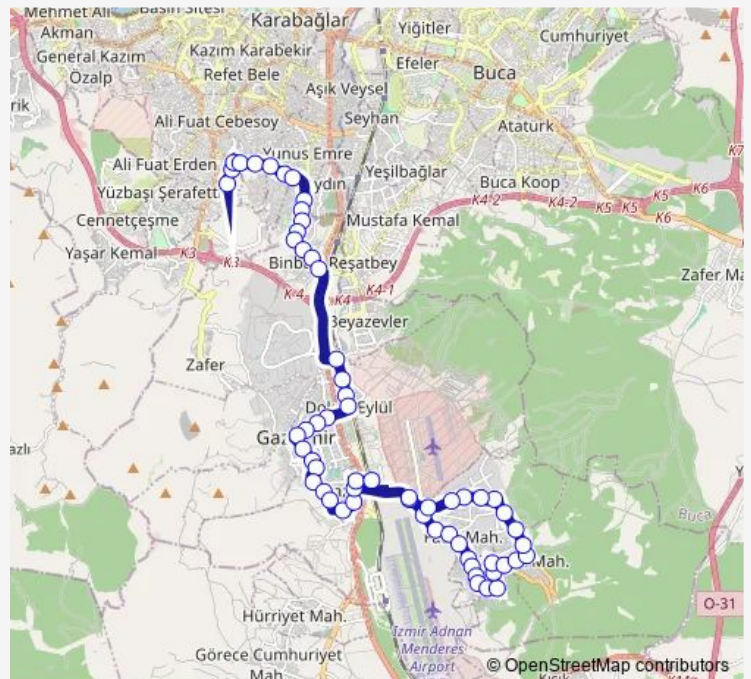

### Route schedule

Yeni Çamlık — Sarniç Aktarma Merkezi

Monday 00:00-23:10

Tuesday 00:00-23:10

Wednesday 00:00-23:10

Thursday 00:00-23:10

Friday 00:00-23:10

Saturday 00:00-23:20

### Route info

Direction: Yeni Çamlık

Stops: 60

Trip Duration: 1 hour 45 min

828 — Sarniç - Yeni Çamlık

BusMaps

Gaziemir Ptt

Gaziemir Belediyesi